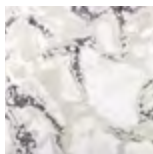

Dover white
Dover white