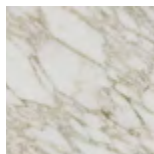

Marmo | Marble

Bianco Calacatta oro
white Calacatta gold