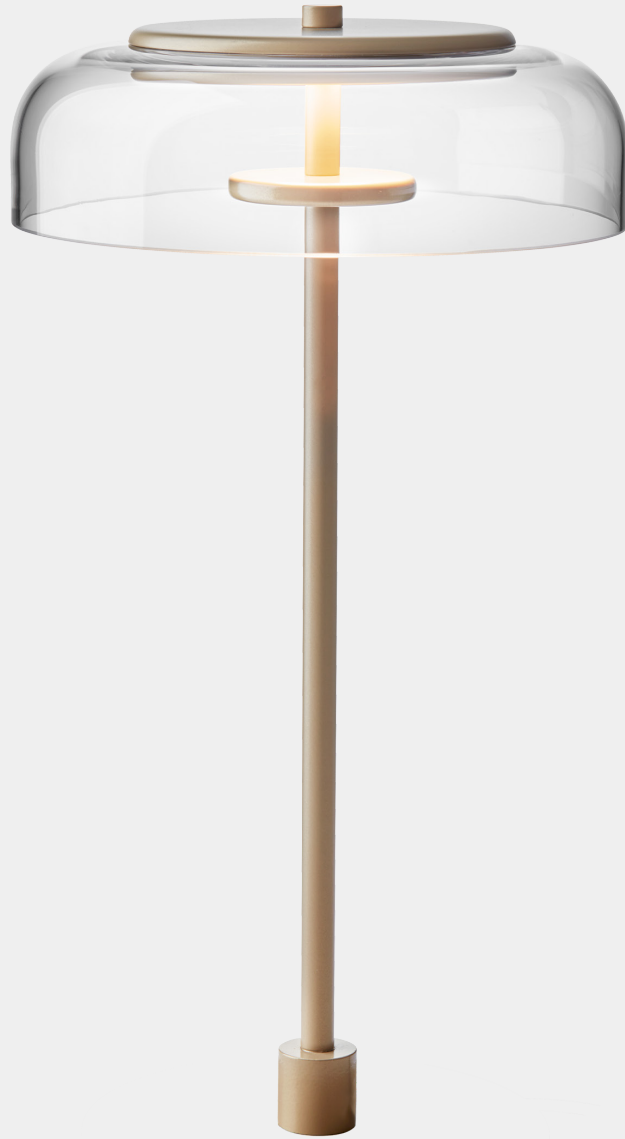

NUURA

BLOSSI TABLE IN-SET
nordic gold / clear

Design: Sofie Refer, 2018