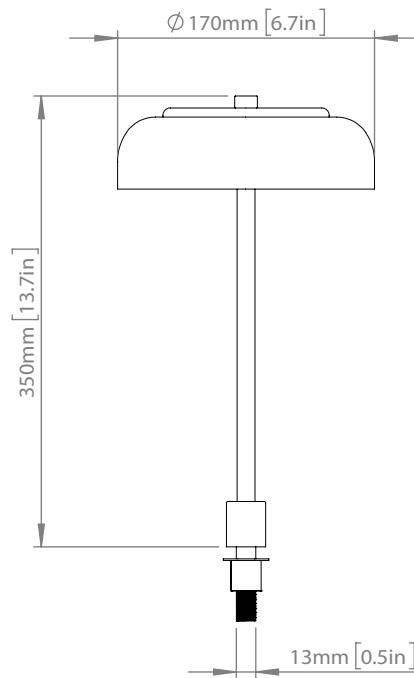

Blossi Table In-Set Small in mouth-blown opal glass and black finish.

Explore the rest of the Blossi collection on our website, [here](#)

Product no.: EU - 2028016

Certifications: CE, UKCA

Type: Table light - indoor

For information about IP ratings, click [here](#)

Colour: Glass: opal / Metal: black

Cleaning: Use a soft dry cloth to clean the product.
Do not use household cleaners.

Materials: Powder coated metal, mouth-blown glass

Light source: Blossi CV LED (D60-2835-3C6B-12V-6W)
Replaceable LED module
Energy efficiency class: G
CCT.: 2700K
SDCM.: <3
Luminous flux: 460lm
CRI: 93Ra

Dimensions: ø170mm / 6.7in x 350mm / 13.7in

Weight: Armature + glass: 1000g

Electrical Plug-in driver
Dimmer on cord
Input voltage: 100-240Vac
Output: 12Vdc / 0.01-1A
Power: Max 12W
IP-class: IP20
Insultation: Class II

Packaging: Dimensions: L: 395mm / 15.5in x W: 190mm / 7.4in x H: 195mm / 7.6in
Weight: 800g
Total weight incl. product: 1800g
Number of parcels: 1
Material: Brown cardboard