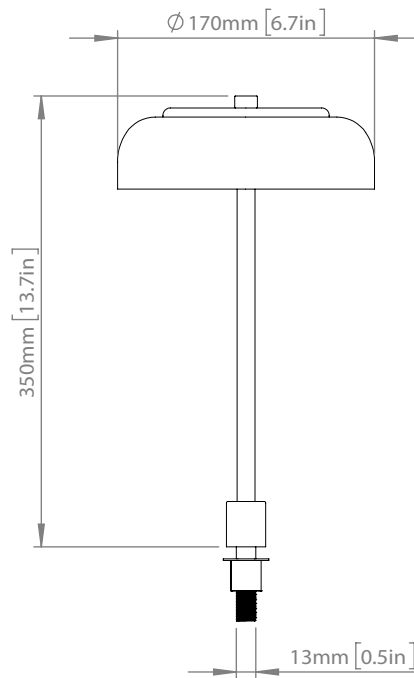

Blossi Table In-Set Small in mouth-blown clear glass and nordic gold finish.

Explore the rest of the Blossi collection on our website, [here](#)

Product no.: EU - 2028015

Certifications: CE, UKCA

Type: Table light - indoor

For information about IP ratings, click [here](#)

Colour: Glass: clear / Metal: nordic gold

Materials: Powder coated metal, mouth-blown glass

Cleaning: Use a soft dry cloth to clean the product.
Do not use household cleaners.

Dimensions: ø170mm / 6.7in x 350mm / 13.7in

Light source: Blossi CV LED (D60-2835-3C6B-12V-6W)
Replaceable LED module
Energy efficiency class: G
CCT.: 2700K
SDCM.: <3
Luminous flux: 460lm
CRI: 93Ra

Weight: Armature + glass: 1000g

Packaging: Dimensions: L: 395mm / 15.5in x W: 190mm / 7.4in x H: 195mm / 7.6in
Weight: 800g
Total weight incl. product: 1800g
Number of parcels: 1
Material: Brown cardboard

Electrical Plug-in driver
Dimmer on cord
Input voltage: 100-240Vac
Output: 12Vdc / 0.01-1A
Power: Max 12W
IP-class: IP20
Insultation: Class II