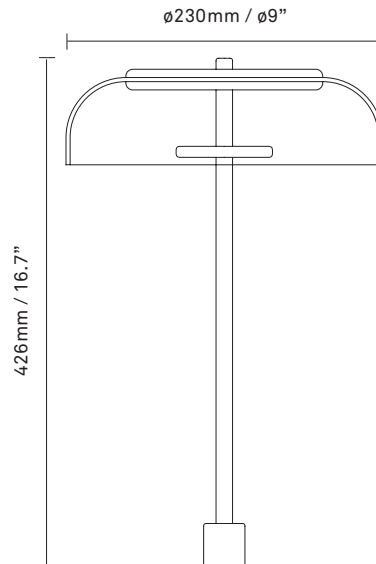

Blossi Table In-Set in mouth-blown clear glass and nordic gold finish.

Explore the rest of the Blossi collection on our website, [here](#)

Product no.: EU - 2028013

Certifications: CE, UKCA

Type: Table light - indoor

For information about IP ratings, click [here](#)

Colour: Glass: clear / Metal: nordic gold

Materials: Powder coated metal, mouth-blown glass

Cleaning: Use a soft dry cloth to clean the product.
Do not use household cleaners.

Dimensions: ø230mm / ø9in x 426mm / 16.7in

Light source: Blossi CV LED (D60-2835-3C6B-12V-6W)
Replaceable LED module
Energy efficiency class: G
CCT.: 2700K
SDCM.: <3
Luminous flux: 460lm
CRI: 93Ra

Weight: Armature + glass: 1500g

Packaging: Dimensions: L: 535mm / 21.1in x W: 250mm / 9.8in x H: 255mm / 10in
Weight: 1430g
Total weight incl. product: 2930g
Number of parcels: 1
Material: Brown cardboard

Electrical Plug-in driver
Dimmer on cord
Input voltage: 100-240Vac
Output: 12Vdc / 0.01-1A
Power: Max 12W
IP-class: IP20
Insultation: Class II