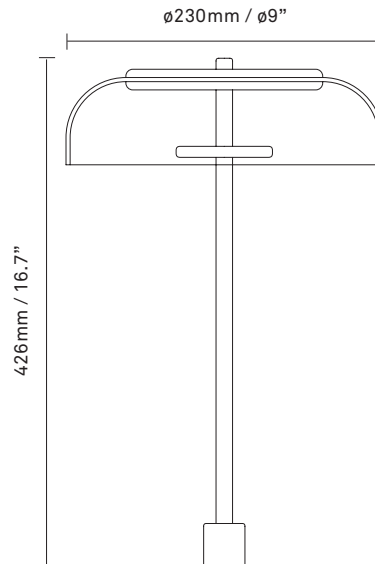

Blossi Table In-Set in mouth-blown opal white glass and black finish.

Explore the rest of the Blossi collection on our website, [here](#)

Product no.: EU - 2028014

Certifications: CE, UKCA

Type: Table light - indoor

For information about IP ratings, click [here](#)

Colour: Glass: opal white / Metal: black

Materials: Powder coated metal, mouth-blown glass

Cleaning: Use a soft dry cloth to clean the product.
Do not use household cleaners.

Dimensions: ø230mm / ø9in x 426mm / 16.7in

Light source: Blossi CV LED (D60-2835-3C6B-12V-6W)
Replaceable LED module
Energy efficiency class: G
CCT.: 2700K
SDCM.: <3
Luminous flux: 460lm
CRI: 93Ra

Weight: Armature + glass: 1500g

Packaging: Dimensions: L: 535mm / 21.1in x W: 250mm / 9.8in x H: 255mm / 10in
Weight: 1430g
Total weight incl. product: 2930g
Number of parcels: 1
Material: Brown cardboard

Electrical Plug-in driver
Dimmer on cord
Input voltage: 100-240Vac
Output: 12Vdc / 0.01-1A
Power: Max 12W
IP-class: IP20
Insultation: Class II