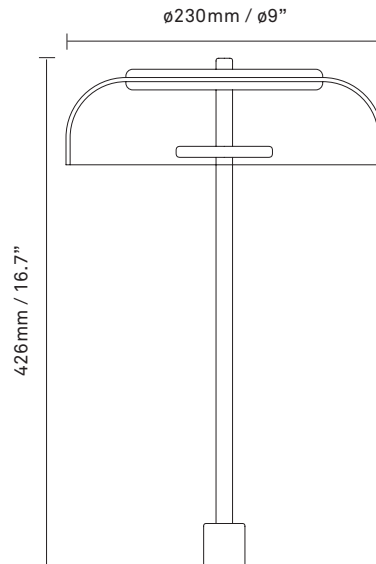

Blossi Table In-Set in mouth-blown opal white glass and black finish.

Explore the rest of the Blossi collection on our website, [here](#)

Product no.: EU - 2028014

Certifications: CE, UKCA

Type: Table light - indoor

For information about IP ratings, click [here](#)

Colour: Glass: opal white / Metal: black

Materials: Powder coated metal, mouth-blown glass

Cleaning: Use a soft dry cloth to clean the product.
Do not use household cleaners.

Dimensions: ø230mm / ø9in x 426mm / 16.7in

Light source: Blossi CV LED (D60-2835-3C6B-12V-6W)
Replaceable LED module
Energy efficiency class: G
CCT.: 2700K
SDCM.: <3
Luminous flux: 460lm
CRI: 93Ra

Weight: Armature + glass: 1500g

Packaging: Dimensions: L: 535mm / 21.1in x W: 250mm / 9.8in x H: 255mm / 10in
Weight: 1430g
Total weight incl. product: 2930g
Number of parcels: 1
Material: Brown cardboard

Electrical Plug-in driver
Dimmer on cord
Input voltage: 100-240Vac
Output: 12Vdc / 0.01-1A
Power: Max 12W
IP-class: IP20
Insultation: Class II