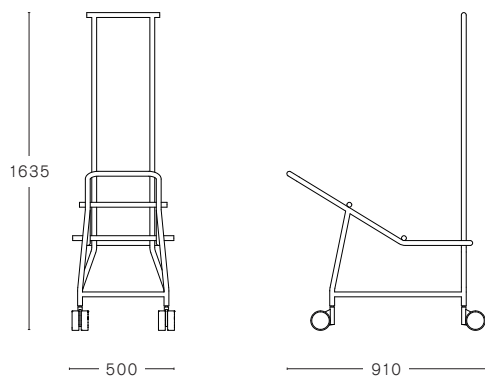

MC 12 TRONCO DOLLY

POWDER COATED METAL

MAX. PER BOX	GROSS WEIGHT	VOLUME	BOX SIZE
1 DOLLY	CA. kg 18,00	0,90 m ³	1020 x 520 x 1690 mm

FINISHINGS

ASH

NATURAL

BLACK
RAL 9005

WHITE
RAL 9003