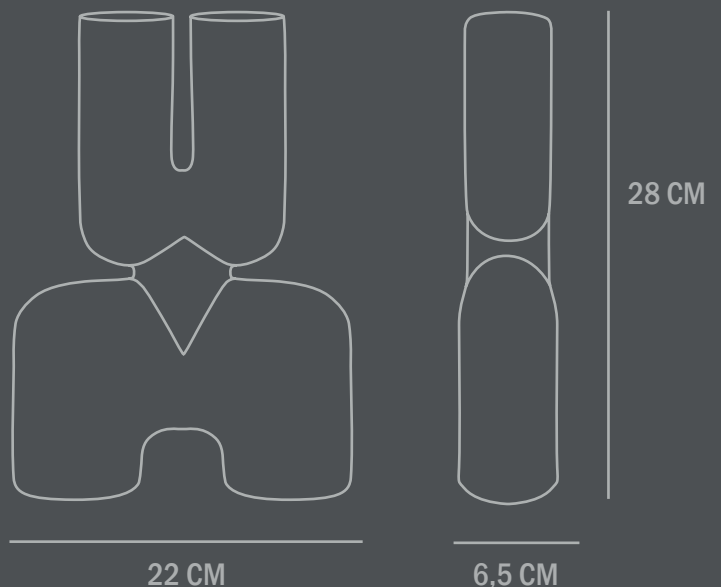

Product no: 212002

Type: Vase - Indoor

Designer / Year of design:
Kristian Sofus Hansen & Tommy Hyldahl, 2019

Colour: Coffee
Material: Ceramic

Care instructions:
Use a soft dry cloth to clean the product.
Do not use household cleaners.
Not waterproof

Dimensions: L22 / W6,5 / H28 CM
Country of origin: CN

Product weight: 0,60 Kg

Packaging:
Dimensions: L29 / W14 / H37 CM
Total weight incl. product: 0,90 Kg
Number of parcels: 1
Material: Brown cardboard

14,5 CM