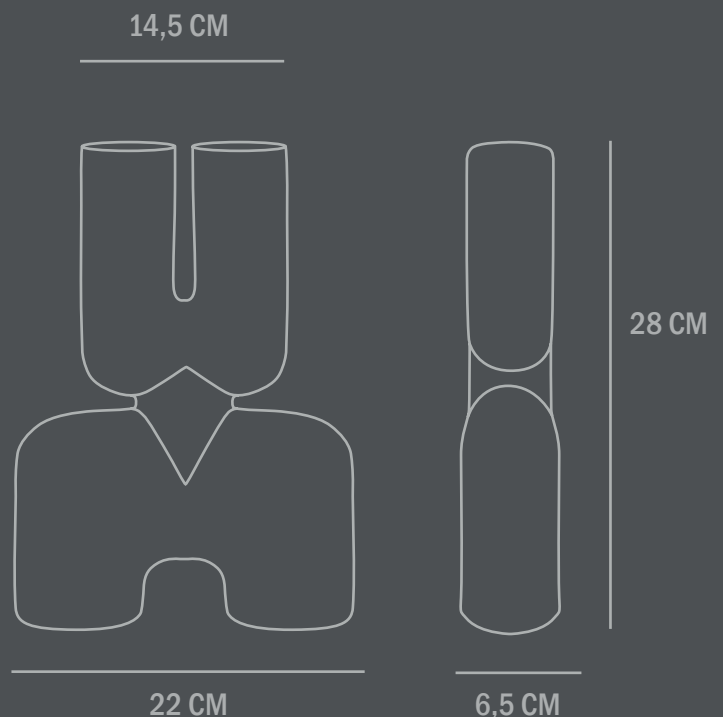

Dimensions: L43 / W12,5 / H59 CM
Country of origin: CN

Product weight: 5,50 Kgs

Packaging:
Dimensions: L67 / W20,5 / H53,5 CM
Total weight incl. product: 7,00 Kgs
Number of parcels: 1
Material: Brown cardboard

Dimensions: L34 / W10 / H47 CM
Country of origin: CN

Product weight: 4,00 Kg

Packaging:
Dimensions: L55 / W19 / H44 CM
Total weight incl. product: 4,50 Kg
Number of parcels: 1
Material: Brown cardboard

101

Dimensions: L22 / W6,5 / H28 CM
Country of origin: CN

Product weight: 0,60 Kg

Packaging:
Dimensions: L29 / W14 / H37 CM
Total weight incl. product: 0,90 Kg
Number of parcels: 1
Material: Brown cardboard