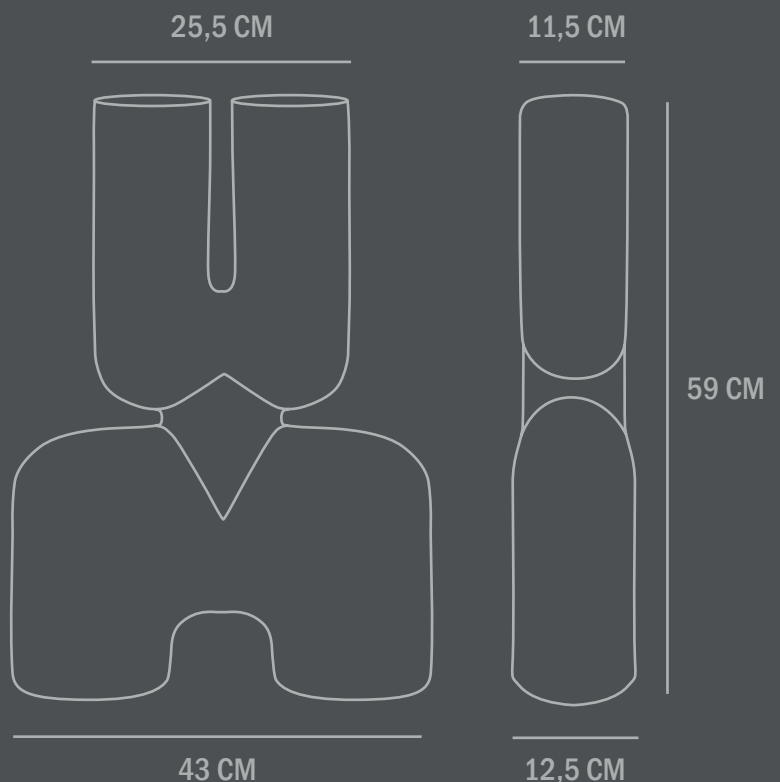

Dimensions: L43 / W12,5 / H59 CM
Country of origin: CN

Product weight: 5,50 Kgs

Packaging:
Dimensions: L67 / W20,5 / H53,5 CM
Total weight incl. product: 7,00 Kgs
Number of parcels: 1
Material: Brown cardboard

Dimensions: L34 / W10 / H47 CM
Country of origin: CN

Product weight: 4,00 Kg

Packaging:
Dimensions: L55 / W19 / H44 CM
Total weight incl. product: 4,50 Kg
Number of parcels: 1
Material: Brown cardboard

101

Dimensions: L22 / W6,5 / H28 CM
Country of origin: CN

Product weight: 0,60 Kg

Packaging:
Dimensions: L29 / W14 / H37 CM
Total weight incl. product: 0,90 Kg
Number of parcels: 1
Material: Brown cardboard