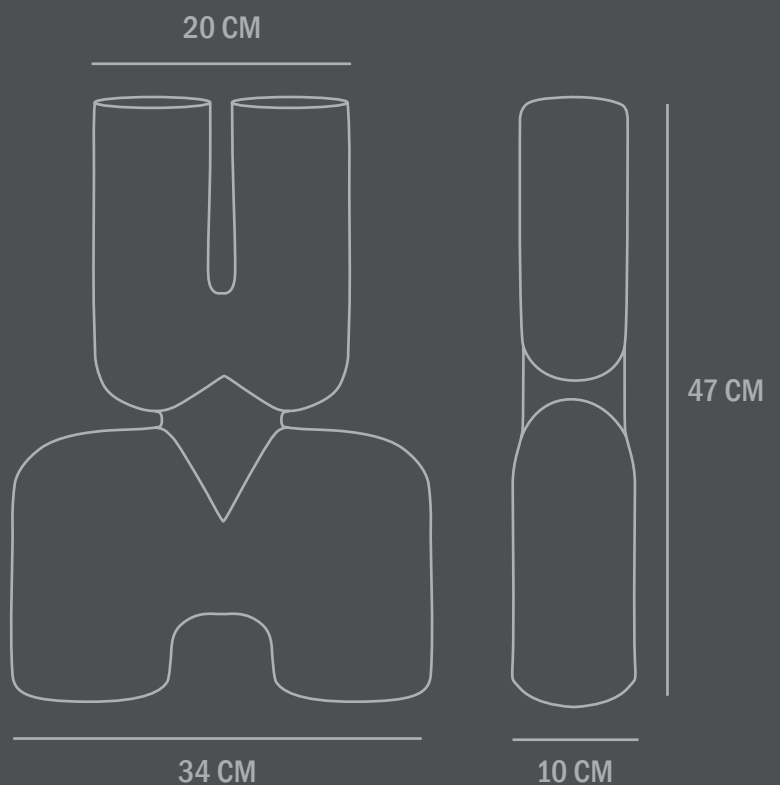

Dimensions: L43 / W12,5 / H59 CM
Country of origin: CN

Product weight: 5,50 Kgs

Packaging:
Dimensions: L67 / W20,5 / H53,5 CM
Total weight incl. product: 7,00 Kgs
Number of parcels: 1
Material: Brown cardboard

Dimensions: L34 / W10 / H47 CM
Country of origin: CN

Product weight: 4,00 Kg

Packaging:
Dimensions: L55 / W19 / H44 CM
Total weight incl. product: 4,50 Kg
Number of parcels: 1
Material: Brown cardboard

101

Dimensions: L22 / W6,5 / H28 CM
Country of origin: CN

Product weight: 0,60 Kg

Packaging:
Dimensions: L29 / W14 / H37 CM
Total weight incl. product: 0,90 Kg
Number of parcels: 1
Material: Brown cardboard