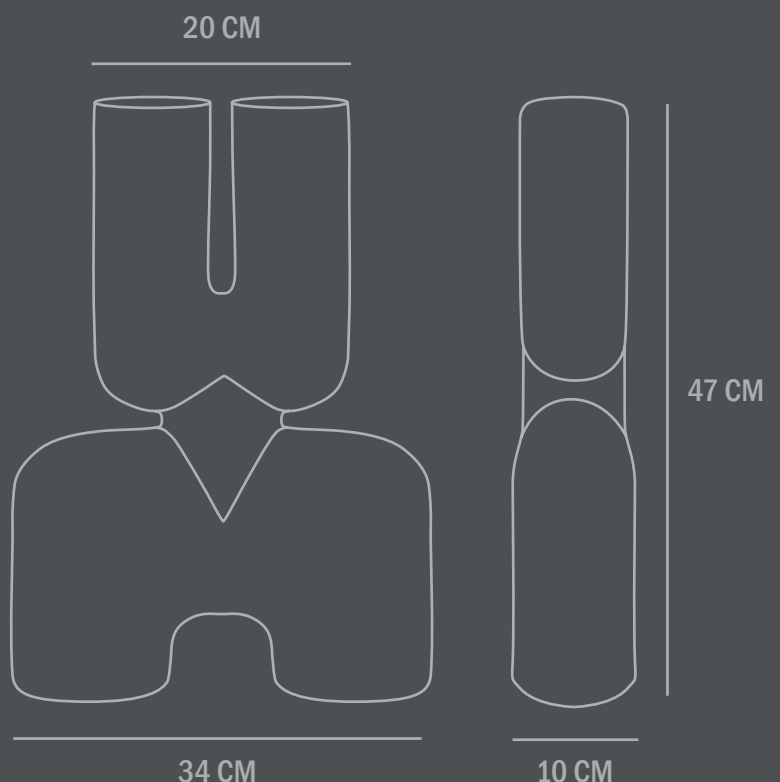

Dimensions: L43 / W12,5 / H59 CM
Country of origin: CN

Product weight: 5,50 Kgs

Packaging:
Dimensions: L67 / W20,5 / H53,5 CM
Total weight incl. product: 7,00 Kgs
Number of parcels: 1
Material: Brown cardboard

Dimensions: L34 / W10 / H47 CM
Country of origin: CN

Product weight: 4,00 Kg

Packaging:
Dimensions: L55 / W19 / H44 CM
Total weight incl. product: 4,50 Kg
Number of parcels: 1
Material: Brown cardboard

101

Dimensions: L22 / W6,5 / H28 CM
Country of origin: CN

Product weight: 0,60 Kg

Packaging:
Dimensions: L29 / W14 / H37 CM
Total weight incl. product: 0,90 Kg
Number of parcels: 1
Material: Brown cardboard