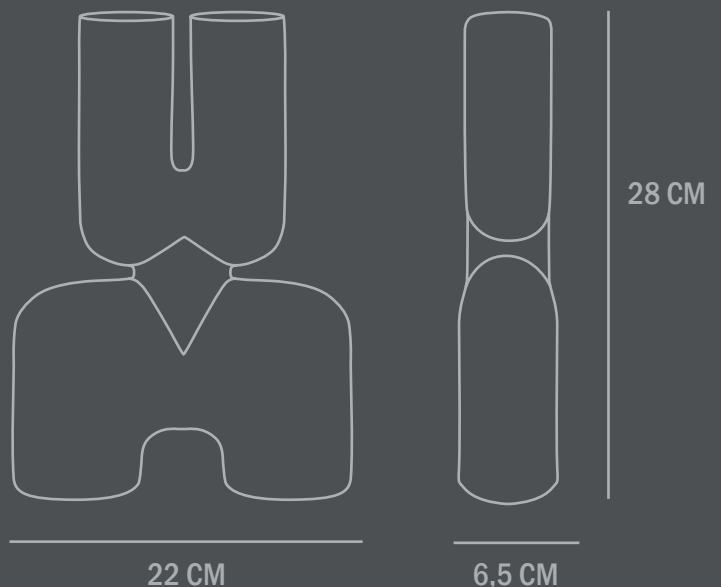

101

C O P E N H A G E N

COBRA DOUBLE MINI

A tribute to the Cobra Arts Movement of the 1960s, the collection is the epitome of quirky vases that will add joy to any interior setting.

Think whimsical, soft and organic shapes unmistakably reminiscent of human silhouettes and curves. True to the Cobra artists way of working, the series takes its starting point in naive hand sketches leading to bodily silhouettes.

As it is a hand glazed natural product, the colours may vary slightly and while it is not 100% waterproof, a bag for fresh flowers is included.

Designed by Kristian Sofus Hansen & Tommy Hyldahl.

Product no: 203022

Type: Vase - Indoor

Designer / Year of design:
Kristian Sofus Hansen & Tommy Hyldahl, 2019

Colour: Bubble White
Material: Ceramic

Care instructions:
Use a soft dry cloth to clean the product.
Do not use household cleaners.
Not waterproof

Dimensions: L22 / W6,5 / H28 CM
Country of origin: CN

Product weight: 0,60 Kg

Packaging:
Dimensions: L29 / W14 / H37 CM
Total weight incl. product: 0,90 Kg
Number of parcels: 1
Material: Brown cardboard

14,5 CM