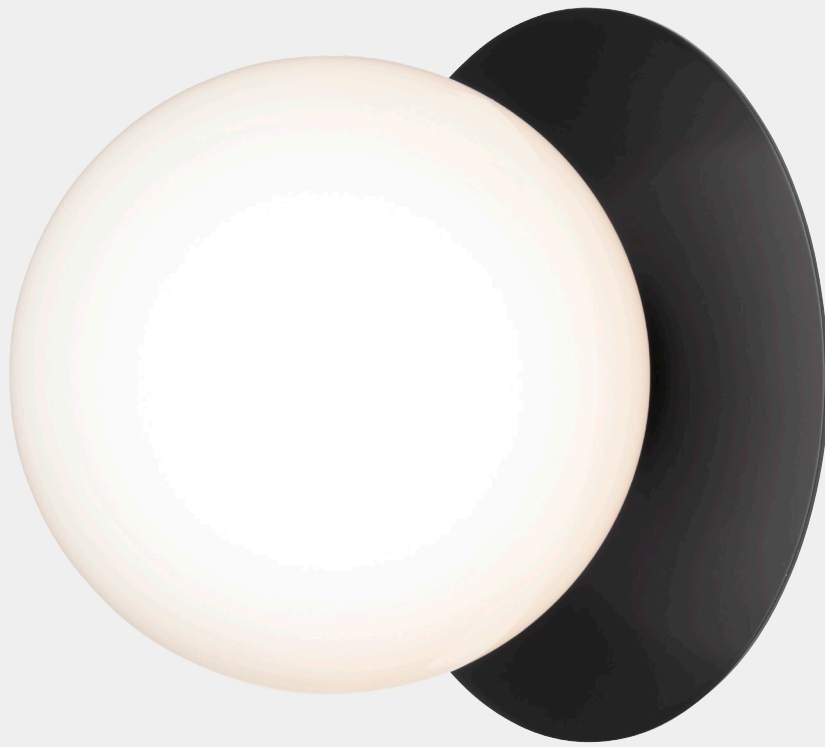

NUURA

LIILA 1 OUTDOOR
black / opal

Design: Sofie Refer, 2022