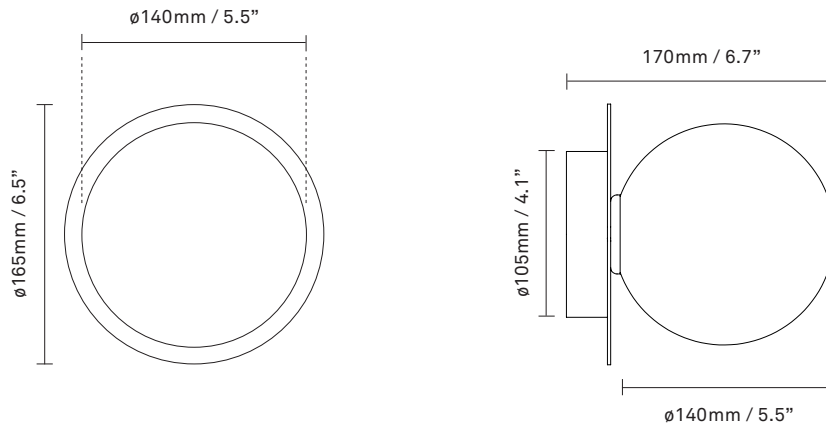

Liila 1 Outdoor is an extension of the Liila collection, relevant for mounting outside by the front door, on the porch or by terrasse doors, on the balcony, in garden settings, on fences, or in the driveway. Designed with a thin, round metal sheet in a black powder coating and an optic clear glass globe, Liila 1 Outdoor adds a simple expression and quality lighting to exterior facades.

Explore the rest of the Liila collection on our website, [here](#)

Product no.: EU - 2046012

Certifications: CE, IP54, Class I

Type: Wall / ceiling light - outdoor

Cleaning: Use a soft dry cloth to clean the product.
Do not use household cleaners.

Colour: Glass: optic clear / Metal: black

Materials: Powder-coated metal, mouth-blown glass

Light source: Socket: G9
Max wattage: 7W LED
Voltage (V): 220-240V / 120V

Dimensions: 165mm / 6,5in x 170mm / 6,7in
Ceilling plate: $\varnothing$ 105mm / 4.1in
Glass: $\varnothing$ 140 / 5,5in

See recommended light source [here](#)

Weight: Armature + glass: 540g

Light sources not included

Packaging: Dimensions: L: 340mm / 13.3in x
W: 190mm / 7.4in x H: 180mm / 7in
Weight: 460g
Total weight incl. product: 1010g
Number of parcels: 1
Material: Brown cardboard

Dimmable if installed with appropriate dimmable LED light source(s) suitable for your dimmer circuit.

Light source can be added to delivery on request or via our webshop at [nuura.com](#).

Works with appropriate lighting control module. Module can be added to delivery on request.

Find our recommendations [here](#)