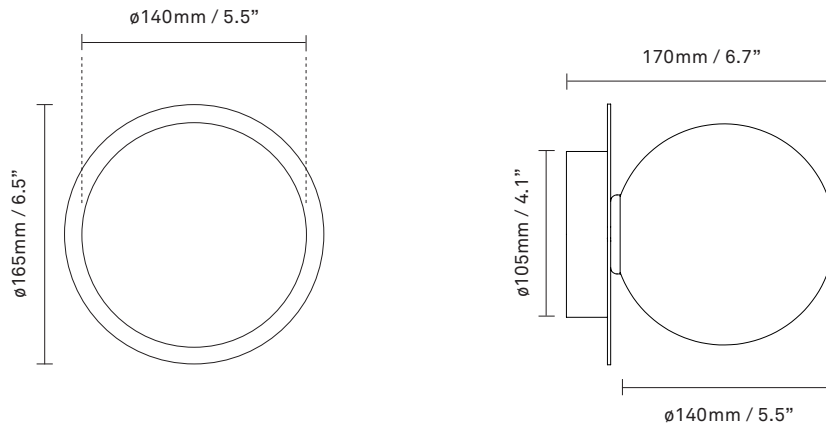

Liila 1 Outdoor is an extension of the Liila collection, designed to be suitable for the entrance areas of a home. A thin round sheet of metal in a dark bronze powder coating comprises the base and is topped with an opal white glass globe from which a soft, evenly diffused light is spread. Illuminate every entrance of the home with Liila 1 Outdoor and create a warm welcome.

Explore the rest of the Liila collection on our website, [here](#)

Product no.: EU - 2046009

Certifications: CE, IP54, Class I

Type: Wall / ceiling light - outdoor

Cleaning: Use a soft dry cloth to clean the product.
Do not use household cleaners.

Colour: Glass: opal / Metal: dark bronze

Materials: Powder-coated metal, mouth-blown glass

Light source: Socket: G9
Max wattage: 7W LED
Voltage (V): 220-240V / 120V

Dimensions: 165mm / 6,5in x 170mm / 6,7in
Ceilling plate: $\varnothing$ 105mm / 4.1in
Glass: $\varnothing$ 140 / 5,5in

See recommended light source [here](#)

Weight: Armature + glass: 540g

Light sources not included

Packaging: Dimensions: L: 340mm / 13.3in x
W: 190mm / 7.4in x H: 180mm / 7in
Weight: 460g
Total weight incl. product: 1010g
Number of parcels: 1
Material: Brown cardboard

Dimmable if installed with appropriate dimmable LED light source(s) suitable for your dimmer circuit.

Light source can be added to delivery on request or via our webshop at [nuura.com](#).

Works with appropriate lighting control module. Module can be added to delivery on request.

Find our recommendations [here](#)