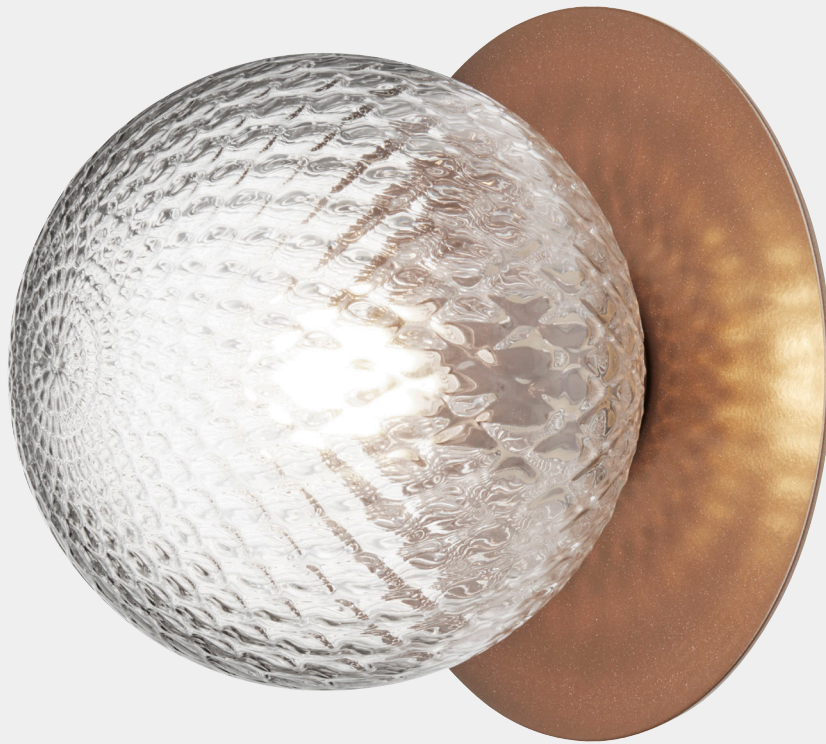

NUURA

LIILA 1 OUTDOOR
black / optic clear

Design: Sofie Refer, 2018

Liila 1 Outdoor is an extension of the Liila collection, relevant for mounting outside by the front door, on the porch or by terrasse doors, on the balcony, in garden settings, on fences, or in the driveway. Designed with a thin, round metal sheet in a black powder coating and an optic clear glass globe, Liila 1 Outdoor adds a simple expression and quality lighting to exterior facades.

Colour: Glass: optic clear / Metal: black

Materials: Powder-coated metal, mouth-blown glass

Light source: Socket: G9
Max wattage: 7W LED
Voltage (V): 220-240V / 120V

Dimensions: 165mm / 6,5in x 170mm / 6,7in
Ceilling plate: \varnothing 105mm / 4.1in
Glass: \varnothing 140 / 5,5in

See recommended light source [here](#)

Weight: Armature + glass: 540g

Light sources not included

Packaging: Dimensions: L: 340mm / 13.3in x
W: 190mm / 7.4in x H: 180mm / 7in
Weight: 460g
Total weight incl. product: 1010g
Number of parcels: 1
Material: Brown cardboard

Find our recommendations [here](#)

NUURA

LIILA 1 OUTDOOR
dark bronze / optic clear

Design: Sofie Refer, 2018

Liila 1 Outdoor is designed as an outdoor lamp and is highly suitable on both walls and ceilings in exterior areas. A thin round sheet of metal in a dark bronze powder coating covers the canopy and gives the optic clear glass globe a floating appearance. Create a welcoming atmosphere with quality light by the front door, on the porch or by terrace doors with Liila 1 Outdoor.