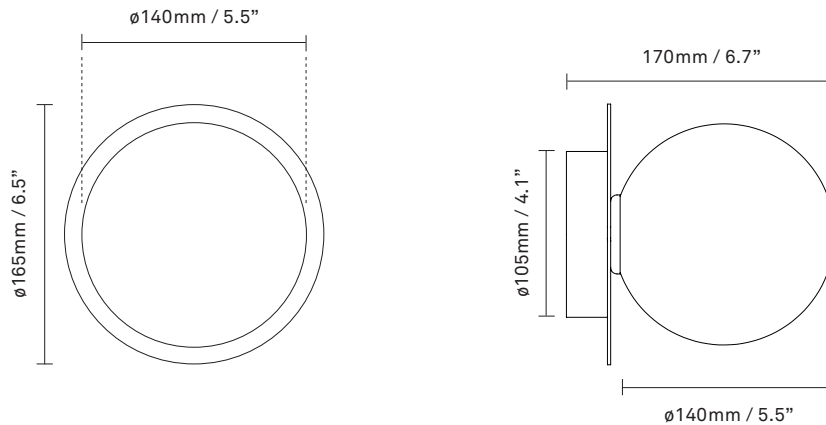

Liila 1 Outdoor is a wall and ceiling lamp to be installed on the facades of your home, either by the front door or on the ceiling of the front porch. Liila 1 Outdoor consists of a round metal sheet in a black powder coating and a mouth-blown glass globe in opal white. The organic design and contrasting materials create a classic and timeless choice of outdoor lighting.

Explore the rest of the **Liila collection** on our website, [here](#)

Product no.: EU - 2046011

Certifications: CE, IP54, Class I

Type: Wall / ceiling light - outdoor

Cleaning: Use a soft dry cloth to clean the product.
Do not use household cleaners.

Colour: Glass: opal / Metal: black

Materials: Powder-coated metal, mouth-blown glass

Light source: Socket: G9
Max wattage: 7W LED
Voltage (V): 220-240V / 120V

Dimensions: 165mm / 6.5in x 170mm / 6.7in
Ceiling plate: $\varnothing$ 105mm / 4.1in
Glass: $\varnothing$ 140 / 5.5in

See recommended light source [here](#)

Weight: Armature + glass: 540g

Light sources not included

Packaging: Dimensions: L: 340mm / 13.3in x
W: 190mm / 7.4in x H: 180mm / 7in
Weight: 460g
Total weight incl. product: 1010g
Number of parcels: 1
Material: Brown cardboard

Dimmable if installed with appropriate dimmable LED light source(s) suitable for your dimmer circuit.

Light source can be added to delivery on request or via our webshop at [nuura.com](#).

Works with appropriate lighting control module. Module can be added to delivery on request.

Find our recommendations [here](#)