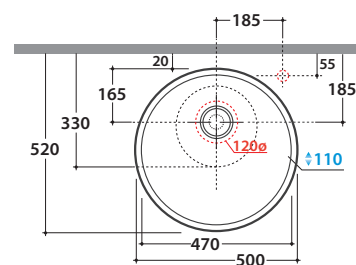

FREE BASIN LAT41BI

CE EN 14688:2015

It can be combined with Arredo Wood furniture

Ceramic antibacterial effect
BATAFORM®

Le Pietre

Glazed product with
CERASLIDE®

Cod. **LAT41BI**

Basin Ø 40 h 14 cm. Sit-on installation. Ceramic drain included. Weight 8 Kg

GLOBO

	Rubinetto a parete Wall mounted taps	Rubinetto su piano Taps mounted on counter top
A:	60	110
B:	260	310
C:	460	510
D:	365	415

* For taps mounted on counter top

FREE BASIN LAT50BI

CE EN 14688:2015

It can be combined with Arredo Wood furniture

Ceramic antibacterial effect
BATAFORM®

Le Pietre

Glazed product with
CERASLIDE®

Cod. **LAT50BI**

Basin Ø 50 h 14 cm. Sit-on installation. Ceramic drain included. Weight 12 Kg

GLOBO

* For taps mounted on counter top