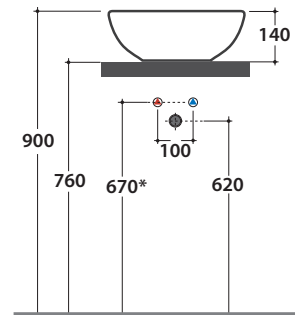

FREE BASIN LAT41BI

CE EN 14688:2015

It can be combined with Arredo Wood furniture

Ceramic antibacterial effect
BATAFORM®

Le Pietre

Glazed product with
CERASLIDE®

Cod. **LAT41BI**

Basin Ø 40 h 14 cm. Sit-on installation. Ceramic drain included. Weight 8 Kg

GLOBO

	Rubinetto a parete Wall mounted taps	Rubinetto su piano Taps mounted on counter top
A:	60	110
B:	260	310
C:	460	510
D:	365	415

* For taps mounted on counter top

FREE BASIN LAT50BI

CE EN 14688:2015

It can be combined with Arredo Wood furniture

Ceramic antibacterial effect
BATAFORM®

Le Pietre

Glazed product with
CERASLIDE®

Cod. **LAT50BI**

Basin Ø 50 h 14 cm. Sit-on installation. Ceramic drain included. Weight 12 Kg

GLOBO

* For taps mounted on counter top