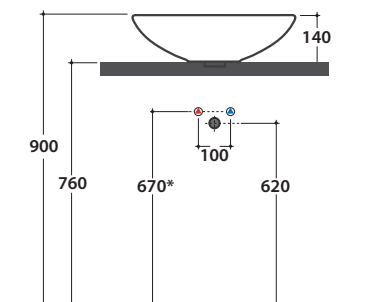

FREE BASIN LAT41BI

CE EN 14688:2015

It can be combined with Arredo Wood furniture

Ceramic antibacterial effect
BATAFORM®

Le Pietre

Glazed product with
CERASLIDE®

Cod. **LAT41BI**

Basin Ø 40 h 14 cm. Sit-on installation. Ceramic drain included. Weight 8 Kg

GLOBO

	Rubinetto a parete Wall mounted taps	Rubinetto su piano Taps mounted on counter top
A:	60	110
B:	260	310
C:	460	510
D:	365	415

* For taps mounted on counter top

FREE BASIN LAT50BI

CE EN 14688:2015

It can be combined with Arredo Wood furniture

Ceramic antibacterial effect
BATAFORM®

Le Pietre

Glazed product with
CERASLIDE®

Cod. **LAT50BI**

Basin Ø 50 h 14 cm. Sit-on installation. Ceramic drain included. Weight 12 Kg

GLOBO

* For taps mounted on counter top