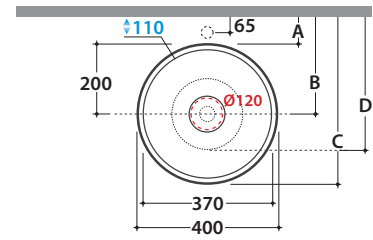

FREE BASIN LAT41BI

CE EN 14688:2015

It can be combined with Arredo Wood furniture

Ceramic antibacterial effect
BATAFORM®

Le Pietre

Glazed product with
CERASLIDE®

Cod. **LAT41BI**

Basin Ø 40 h 14 cm. Sit-on installation. Ceramic drain included. Weight 8 Kg

GLOBO

	Rubinetto a parete Wall mounted taps	Rubinetto su piano Taps mounted on counter top
A:	60	110
B:	260	310
C:	460	510
D:	365	415

* For taps mounted on counter top

FREE BASIN LAT50BI

CE EN 14688:2015

It can be combined with Arredo Wood furniture

Ceramic antibacterial effect
BATAFORM®

Le Pietre

Glazed product with
CERASLIDE®

Cod. **LAT50BI**

Basin Ø 50 h 14 cm. Sit-on installation. Ceramic drain included. Weight 12 Kg

GLOBO

* For taps mounted on counter top