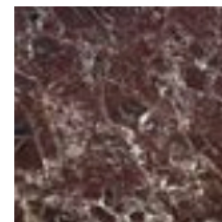

Structure

Natural Ash
(Indoor)

Charcoal-dyed
Ash
(Indoor)

Teak
(Outdoor)

Top

Bianco Carrara
Marble
(Indoor)

Forest Green
Marble
(Indoor)

Nero Marquina
Marble
(Indoor)

Rosso Levanto
Marble
(Indoor)

Sahara Noir
Marble
(Indoor)

Natural Kaolin
Porcelain
Stoneware
(In-Outdoor)

Balance Smoke
Porcelain
Stoneware
(In-Outdoor)