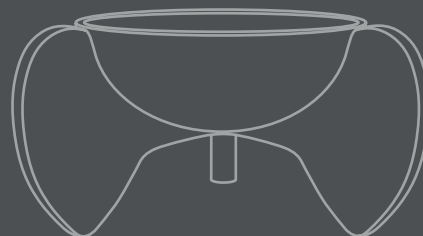

101

C O P E N H A G E N

WING BOWL BIG

It is all about gravity and a sense of floating through the air. Wing is a sculptural collection of bowls that makes one want to be lifted into thin air even though its presence is very much grounding as well.

The silhouette is made up of two wings and a single cylinder-shaped leg as a steady contrast and the bowl is casted in a lightweight fiber concrete. Use Wing as a container or as a stand-alone art piece on the table.

As it is a hand glazed natural product, the colours may vary slightly and it is not waterproof safe.

Designed by Kristian Sofus Hansen & Tommy Hyldahl

Product no: 221008

Type: Bowl - Indoor

Designer / Year of design:
Kristian Sofus Hansen & Tommy Hyldahl, 2020

Colour: Sand
Material: Ceramic

Care instructions:
Use a soft dry cloth to clean the product.
Do not use household cleaners.
Not waterproof

Dimensions: L36,5 / W30 / H20 CM
Country of origin: CN

Product weight: 2,50 Kgs

Packaging:
Dimensions: L41 / W38 / H28 CM
Total weight incl. product: 3,50 Kgs
Number of parcels: 1
Material: Brown cardboard

36,5 CM

20 CM

30 CM