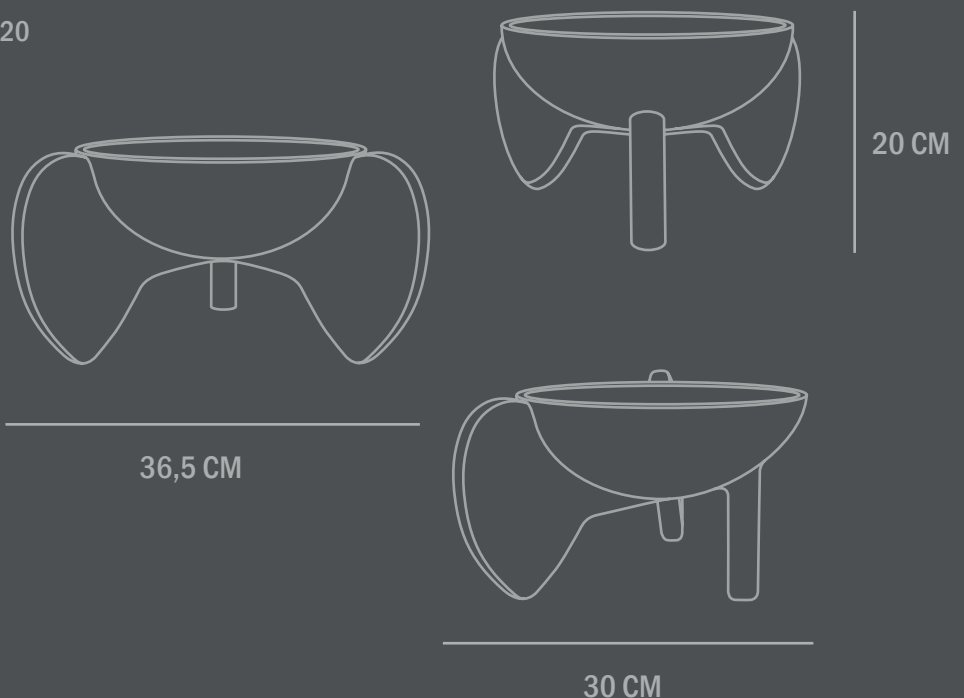

101

C O P E N H A G E N

WING BOWL BIG

It is all about gravity and a sense of floating through the air. Wing is a sculptural collection of bowls that makes one want to be lifted into thin air even though its presence is very much grounding as well.

The silhouette is made up of two wings and a single cylinder-shaped leg as a steady contrast and the bowl is casted in a lightweight fiber concrete. Use Wing as a container or as a stand-alone art piece on the table.

Colour: Coffee
Material: Ceramic

Care instructions:
Use a soft dry cloth to clean the product.
Do not use household cleaners.
Not waterproof

Dimensions: L36,5 / W30 / H20 CM
Country of origin: CN

Product weight: 2,50 Kgs

Packaging:
Dimensions: L41 / W38 / H28 CM
Total weight incl. product: 3,50 Kgs
Number of parcels: 1
Material: Brown cardboard

101

C O P E N H A G E N

WING BOWL MINI

It is all about gravity and a sense of floating through the air. Wing is a sculptural collection of bowls that makes one want to be lifted into thin air even though its presence is very much grounding as well.