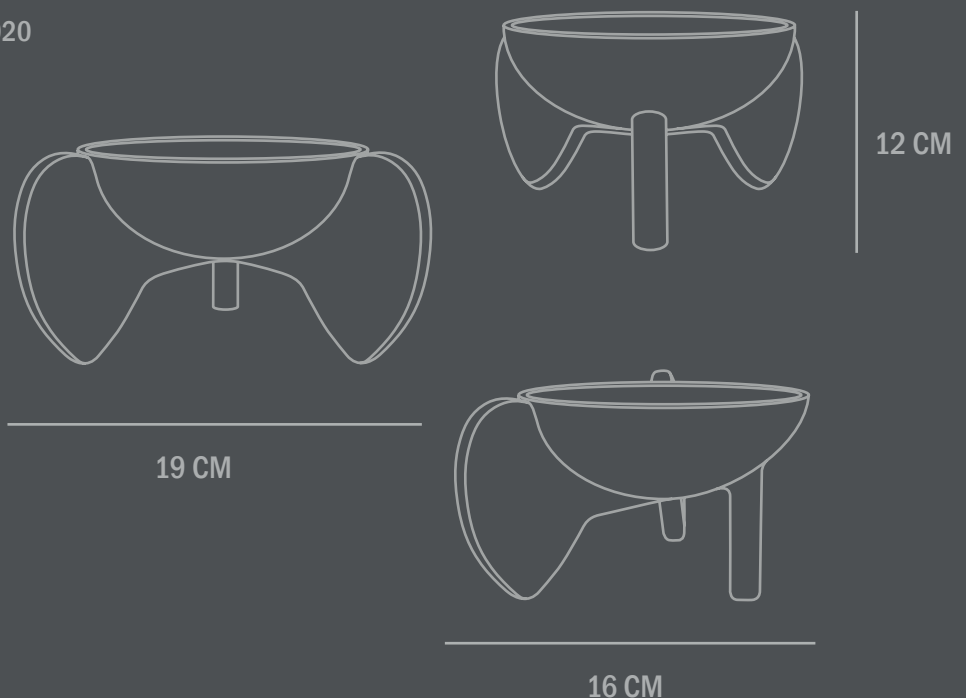

Packaging:
Dimensions: L41 / W38 / H28 CM
Total weight incl. product: 3,50 Kgs
Number of parcels: 1
Material: Brown cardboard

101

C O P E N H A G E N

WING BOWL MINI

It is all about gravity and a sense of floating through the air. Wing is a sculptural collection of bowls that makes one want to be lifted into thin air even though its presence is very much grounding as well.

The silhouette is made up of two wings and a single cylinder-shaped leg as a steady contrast and the bowl is casted in a lightweight fiber concrete. Use Wing as a container or as a stand-alone art piece on the table.

Colour: Coffee
Material: Ceramic

Care instructions:
Use a soft dry cloth to clean the product.
Do not use household cleaners.
Not waterproof

Dimensions: L19 / W16 / H12 CM
Country of origin: CN

Product weight: 0,50 Kgs

Packaging:
Dimensions: L27 / W23 / H19,5 CM
Total weight incl. product: 1,00 Kgs
Number of parcels: 1
Material: Brown cardboard

101

C O P E N H A G E N

WING BOWL BIG

It is all about gravity and a sense of floating through the air. Wing is a sculptural collection of bowls that makes one want to be lifted into thin air even though its presence is very much grounding as well.