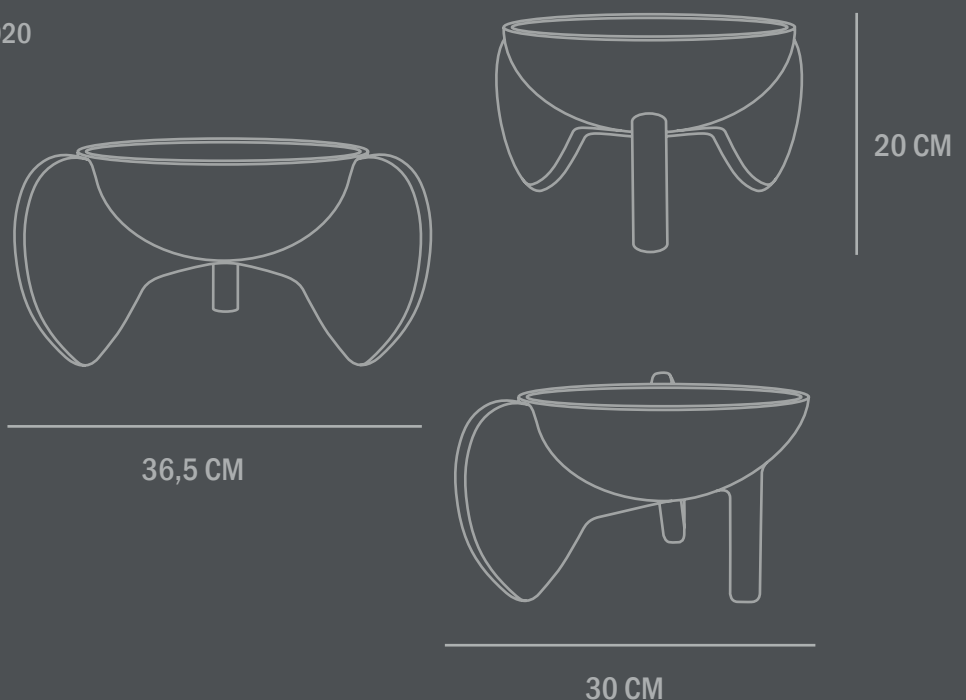

Packaging:
Dimensions: L27 / W23 / H19,5 CM
Total weight incl. product: 1,00 Kgs
Number of parcels: 1
Material: Brown cardboard

101

C O P E N H A G E N

WING BOWL BIG

It is all about gravity and a sense of floating through the air. Wing is a sculptural collection of bowls that makes one want to be lifted into thin air even though its presence is very much grounding as well.

The silhouette is made up of two wings and a single cylinder-shaped leg as a steady contrast and the bowl is casted in a lightweight fiber concrete. Use Wing as a container or as a stand-alone art piece on the table.

Colour: Bone White
Material: Ceramic

Care instructions:
Use a soft dry cloth to clean the product.
Do not use household cleaners.
Not waterproof

Dimensions: L36,5 / W30 / H20 CM
Country of origin: CN

Product weight: 2,50 Kgs

Packaging:
Dimensions: L41 / W38 / H28 CM
Total weight incl. product: 3,50 Kgs
Number of parcels: 1
Material: Brown cardboard

101

C O P E N H A G E N

WING BOWL MINI

It is all about gravity and a sense of floating through the air. Wing is a sculptural collection of bowls that makes one want to be lifted into thin air even though its presence is very much grounding as well.