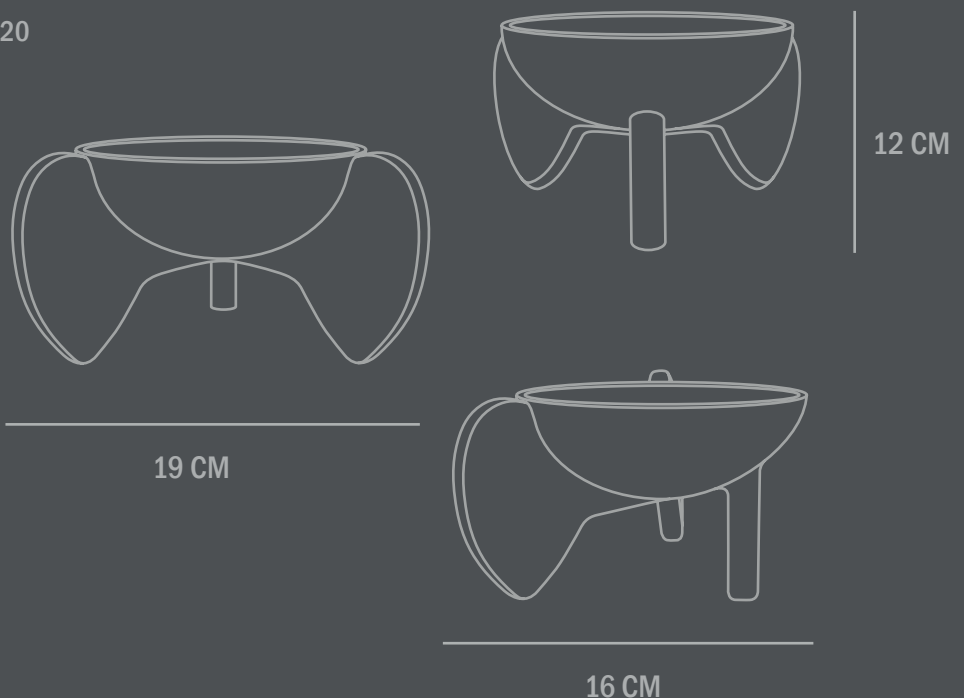

Packaging:
Dimensions: L41 / W38 / H28 CM
Total weight incl. product: 3,50 Kgs
Number of parcels: 1
Material: Brown cardboard

36,5 CM

20 CM

30 CM

101

C O P E N H A G E N

WING BOWL MINI

It is all about gravity and a sense of floating through the air. Wing is a sculptural collection of bowls that makes one want to be lifted into thin air even though its presence is very much grounding as well.

The silhouette is made up of two wings and a single cylinder-shaped leg as a steady contrast and the bowl is casted in a lightweight fiber concrete. Use Wing as a container or as a stand-alone art piece on the table.

Colour: Sand
Material: Ceramic

Care instructions:
Use a soft dry cloth to clean the product.
Do not use household cleaners.
Not waterproof

Dimensions: L19 / W16 / H12 CM
Country of origin: CN

Product weight: 0,50 Kgs

Packaging:
Dimensions: L27 / W23 / H19,5 CM
Total weight incl. product: 1,00 Kgs
Number of parcels: 1
Material: Brown cardboard

101

C O P E N H A G E N

WING BOWL BIG

It is all about gravity and a sense of floating through the air. Wing is a sculptural collection of bowls that makes one want to be lifted into thin air even though its presence is very much grounding as well.