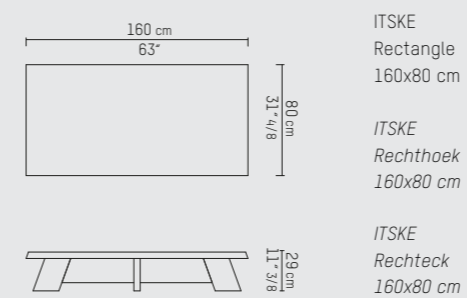

DEUTSCH

Ob oval oder rechteckig, mit einer seidenmatten Oberfläche oder in Hochglanz oder in Eiche, ITSKE Couchtische wirken harmonisch zusammen und sind beliebig kombinierbar. Drei verschiedene Versionen verleihen jedem Wohnzimmer schlichte Eleganz. Die verschränkten Beine und die abgeschrägte Tischkante spiegeln die schrägen Beine wieder. ITSKE ist der kleine Bruder des IDS Esstischs.