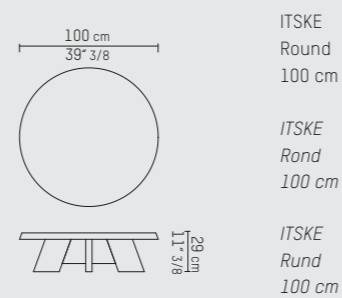

ITSKE COFFEE TABLE

ENGLISH

Round or rectangular, satin or high gloss or oak, ITSKE coffee tables work in harmony together- overlapped, mixed and matched. Three versions lend subtle elegance to any lounge area, with interwoven legs and table tray edges echoing the slanted leg design. ITSKE is little sister to the IDS dining table.