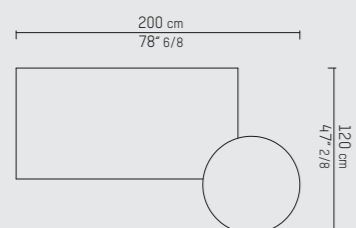

DEUTSCH

Ob oval oder rechteckig, mit einer seidenmatten Oberfläche oder in Hochglanz oder in Eiche, ITSKE Couchtische wirken harmonisch zusammen und sind beliebig kombinierbar. Drei verschiedene Versionen verleihen jedem Wohnzimmer schlichte Eleganz. Die verschränkten Beine und die abgeschrägte Tischkante spiegeln die schrägen Beine wieder. ITSKE ist der kleine Bruder des IDS Esstischs.