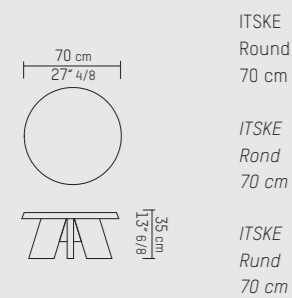

ITSKE COFFEE TABLE

ENGLISH

Round or rectangular, satin or high gloss or oak, ITSKE coffee tables work in harmony together- overlapped, mixed and matched. Three versions lend subtle elegance to any lounge area, with interwoven legs and table tray edges echoing the slanted leg design. ITSKE is little sister to the IDS dining table.