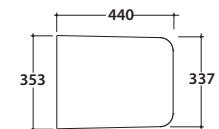

INCANTHO WALL-HUNG WC NO RIM

INS04BI

CE EN 997:2015

GLOBO

Ceramic antibacterial effect
BATAFORM®

SENZABRIDA®

Glazed product with
CERASLIDE®

Drain 4/2,6 lt

Cod. **INS04BI**

Wall-hung Wc No rim 54.35 h33 cm. Drain 4 / 2,6 Lt. Fixing kit included. Weight 22 Kg

Seat-cover with hinge system
to quick release

Cod. **IN020BI**

Removable duroplast seat-cover with soft-closing system. Weight 2,5 Kg

Cod. **VA132**

Flow reductor.

Cod. **PU001**

Acoustic and crash protection.

Cod. **FI002**

Fixing brackets for W/H sanitary. Weight 2,5 Kg