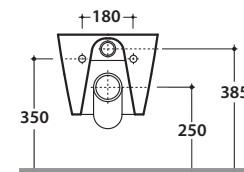

INCANTHO WALL-HUNG WC NO RIM

INS04BI

CE EN 997:2015

GLOBO