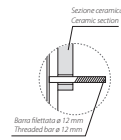

INCANTHO WALL-HUNG WC NO RIM

INS04BI

CE EN 997:2015

GLOBO