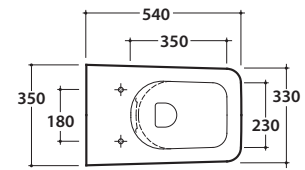

INCANTHO WALL-HUNG WC NO RIM

INS04BI

CE EN 997:2015

GLOBO

Ceramic antibacterial effect
BATAFORM®

SENZABRIDA®

Glazed product with
CERASLIDE®

Drain 4/2,6 lt

Cod. **INS04BI**

Wall-hung Wc No rim 54.35 h33 cm. Drain 4 / 2,6 Lt. Fixing kit included. Weight 22 Kg

Seat-cover with hinge system
to quick release