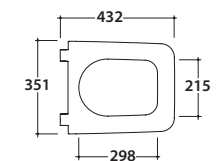

Cod. **IN020BI**

Removable duroplast seat-cover with soft-closing system. Weight 2,5 Kg

Cod. **VA132**

Flow reductor.

Cod. **PU001**

Acoustic and crash protection.

Cod. **FI002**

Fixing brackets for W/H sanitary. Weight 2,5 Kg