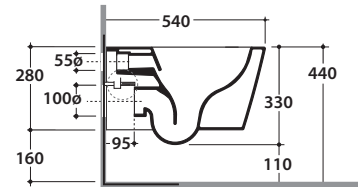

INCANTHO WALL-HUNG WC NO RIM

INS04BI

CE EN 997:2015

GLOBO

Ceramic antibacterial effect
BATAFORM®

SENZABRIDA®

Glazed product with
CERASLIDE®

Drain 4/2,6 lt

Cod. **INS04BI**

Wall-hung Wc No rim 54.35 h33 cm. Drain 4 / 2,6 Lt. Fixing kit included. Weight 22 Kg

Seat-cover with hinge system
to quick release