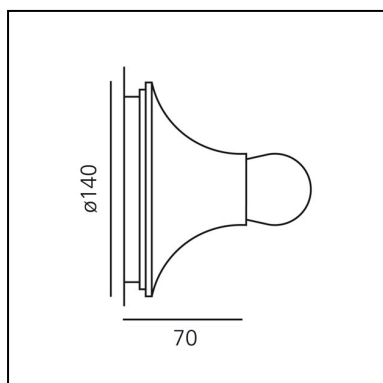

Teti White

Vico Magistretti

IP20   Dimmerable:   

LUMINAIRE *

- Watt: **12W**
- Voltage: **220V-240V**

* Photometric data may vary depending on the source installed. Light measurements are provided in relative form and technical lighting calculations may be updated according to the effective source used.

Notes

Package of 1 piece. Multiple configurations available.

DESCRIPTION

Teti is an iconic lamp designed by Vico Magistretti in 1970, embodying simplicity and timeless elegance. Made of thermoplastic material, its essential structure allows for versatile use as a ceiling or wall light, adapting perfectly to any space. Teti's clean lines highlight the light source, offering a diffused, enveloping light that enhances the room without overpowering it.

DIMENSIONS

- Width: **70 mm**
- Diameter: **140 mm**

SOURCES NOT INCLUDED

- Category: **LED RETROFIT**
- Number: **1**
- Watt: **MAX 12W**
- Socket: **E27**