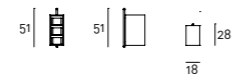

Bianco Carrara
Marble

Nero Marquinia
Marble

Rosso Levanto
Marble

Mirrored Glass
(only writing
desk version)

Technical Drawings

Desk

Compartment

Vanity