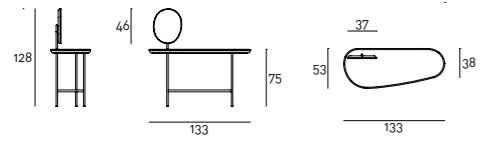

—
Vanity with top in Rosso Levanto marble,
lower edge and mirror shell in leather Caresse 807

Compartment

Vanity

Drawer

Notes

For the marble top version please specify the required finish in the order.

For leather coverings the "Leather A" or "Leather B" Maintenance Kit is included with the product.

For marble finishing with opaque matt polyester finish, the "Marble" Maintenance Kit is included with the product.