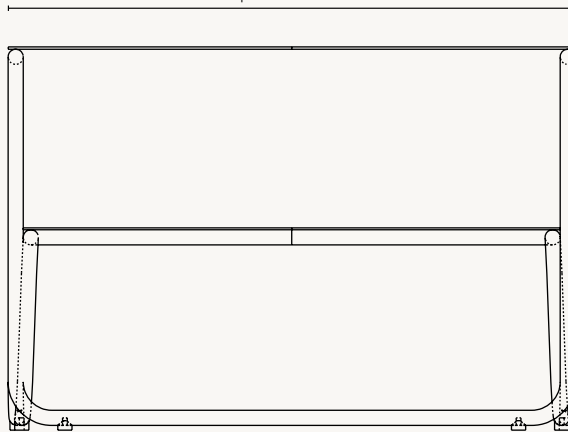

Depth: 60 cm / 23.6 in