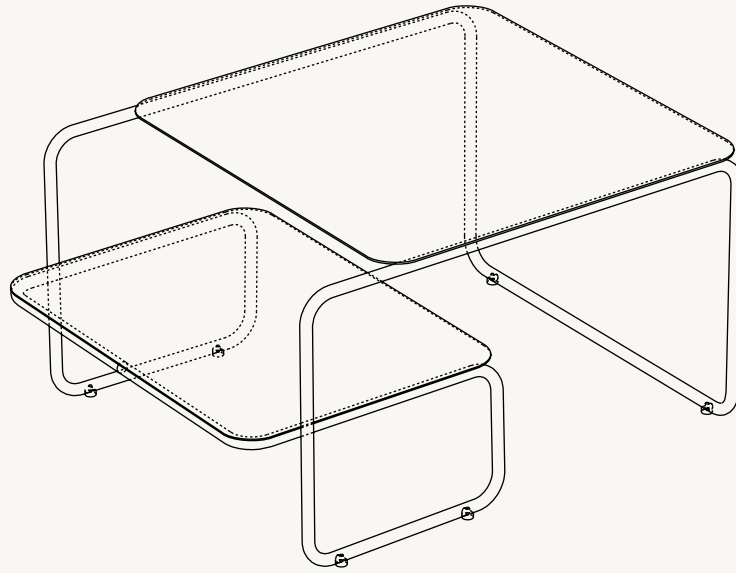

LEVEL COFFEE TABLE