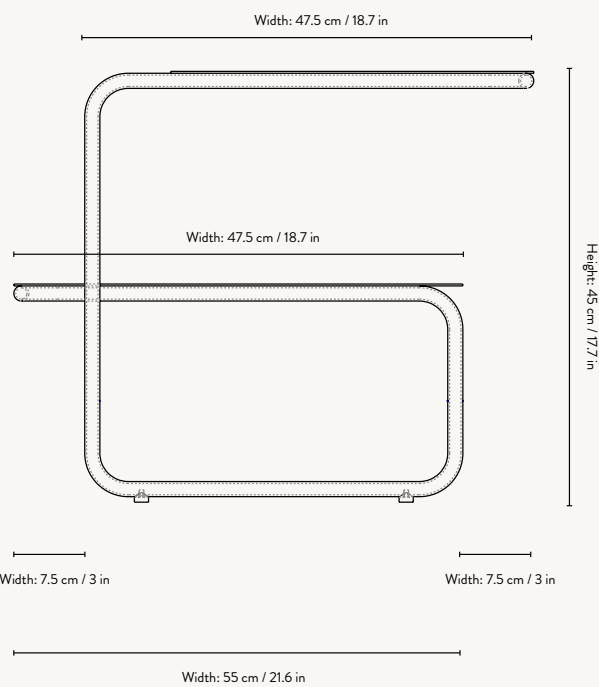

LEVEL SIDE TABLE