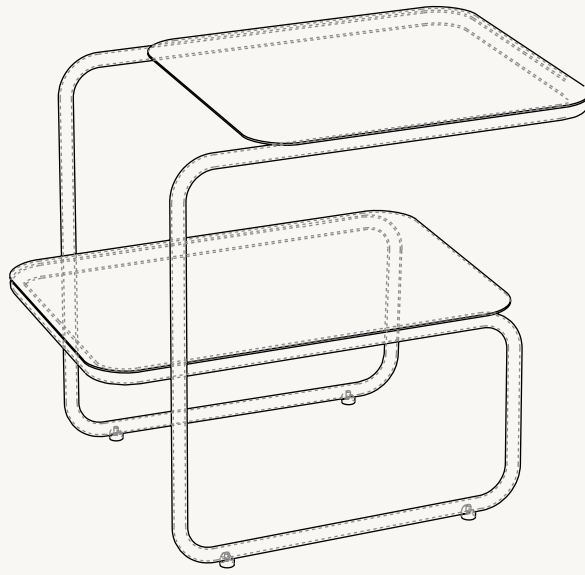

LEVEL SIDE TABLE