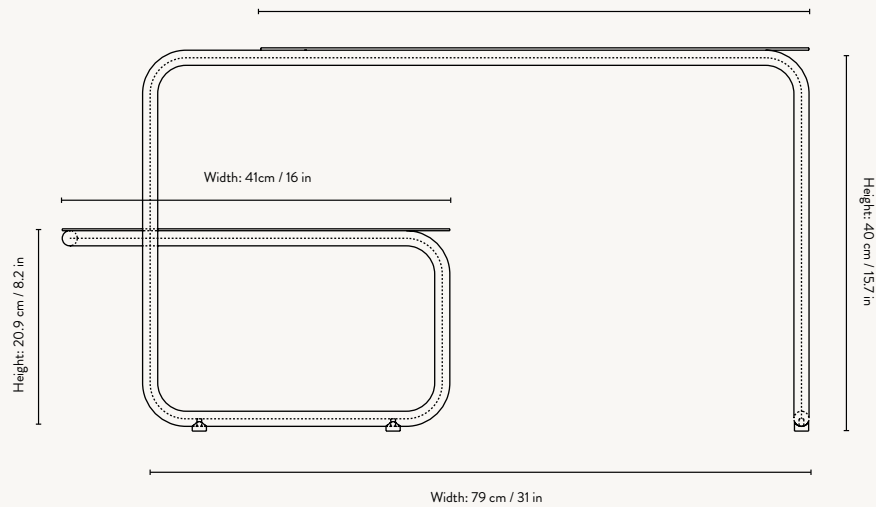

## PRODUCT INFO

<b>Product types:</b>	Coffee Table Side Table
<b>Origin:</b>	Italy
<b>Weight:</b>	<u>Level Coffe Table:</u> 15 kg <u>Level Side Table:</u> 7 kg
<b>Material:</b>	Powder coated steel
<b>Dimensions:</b>	<u>Level Coffe Table:</u> H: 40 x W: 79 x D: 60 cm / H: 15.7 x W: 31.1 x D: 23.6 in <u>Level Side Table:</u> H: 45 x W: 55 x D: 35 cm / H: 17.7 x W: 21.7 x D: 13.8 in
<b>Design:</b>	ferm LIVING
<b>Info:</b>	Suitable for outdoor use. Store indoors during winter
<b>Care instructions:</b>	Wipe with a damp cloth

# LEVEL COFFEE TABLE

Depth: 60 cm / 23.6 in

Width: 58 cm / 22.8 in

### LEVEL SIDE TABLE

Size: H: 45 x W: 55 x D: 35 cm  
H: 17.7 x W: 21.7 x D: 13.8 in  
Material: Powder coated steel  
Care: Wipe with a damp cloth  
Info: Suitable for outdoor use.  
Registered design  
Country: Italy  
Net. weight: 7 kg  
Packsize: 1  
Info: Store indoors during winter

### LEVEL COFFEE TABLE

Size: H: 40 x W: 79 x D: 60 cm  
H: 15.7 x W: 31.1 x D: 23.6 in  
Material: Powder coated steel  
Care: Wipe with a damp cloth  
Info: Suitable for outdoor use.  
Registered design  
Country: Italy  
Net. weight: 15 kg  
Packsize: 1  
Info: Store indoors during winter