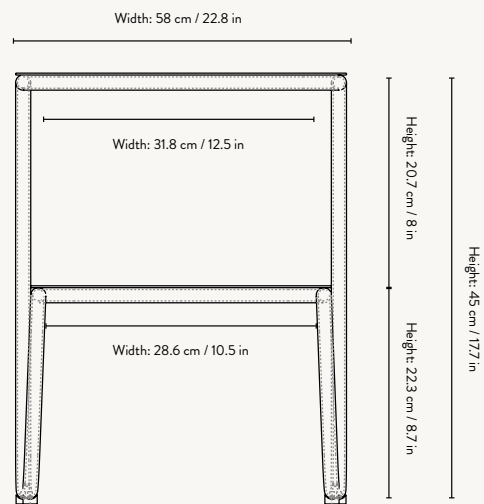

LEVEL SIDE TABLE