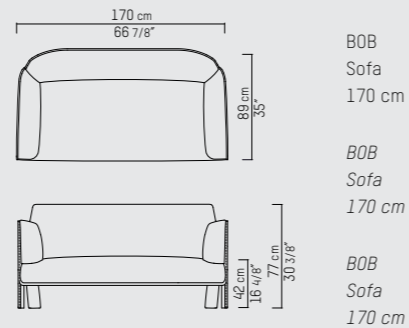

Seat depth / zitdiepte / Sitztiefe: 55 cm / 21 5/8" inch

PIETBOON

BOB  
SERIES

SPECIFICATION  
SPECIFICATIE  
SPEZIFIKATION

**ENGLISH**

Upholstery	Piet Boon fabrics cat.P and High Performance. Piet Boon leathers cat.D, S and R.	
Material	Wooden frame upholstered with fabric and/ or leather. Cushions filled with high resilience foam and a top layer of polyester fibers.	
Weight / CBM	Armchair	33,5 kg / 0,66 m <sup>3</sup>
	Sofa 170 cm	60,5 kg / 1,43 m <sup>3</sup>
	Sofa 208 cm	73,5 kg / 1,74 m <sup>3</sup>