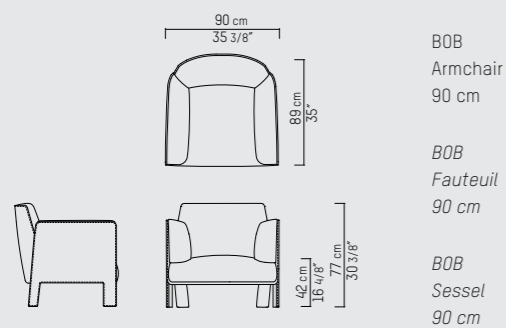

Seat depth / zitdiepte / Sitztiefe: 55 cm / 21 5/8" inch

PIETBOON

BOB  
SERIES

SPECIFICATION  
SPECIFICATIE  
SPEZIFIKATION

**ENGLISH**

Upholstery	Piet Boon fabrics cat.P and High Performance. Piet Boon leathers cat.D, S and R.	
Material	Wooden frame upholstered with fabric and/ or leather. Cushions filled with high resilience foam and a top layer of polyester fibers.	
Weight / CBM	Armchair	33,5 kg / 0,66 m <sup>3</sup>
	Sofa 170 cm	60,5 kg / 1,43 m <sup>3</sup>
	Sofa 208 cm	73,5 kg / 1,74 m <sup>3</sup>