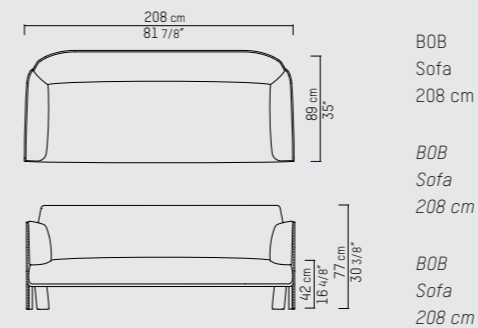

Seat depth / zitdiepte / Sitztiefe: 55 cm / 21 5/8" inch

PIETBOON

BOB  
SERIES

SPECIFICATION  
SPECIFICATIE  
SPEZIFIKATION

**ENGLISH**

Upholstery	Piet Boon fabrics cat.P and High Performance. Piet Boon leathers cat.D, S and R.	
Material	Wooden frame upholstered with fabric and/ or leather. Cushions filled with high resilience foam and a top layer of polyester fibers.	
Weight / CBM	Armchair	33,5 kg / 0,66 m <sup>3</sup>
	Sofa 170 cm	60,5 kg / 1,43 m <sup>3</sup>
	Sofa 208 cm	73,5 kg / 1,74 m <sup>3</sup>