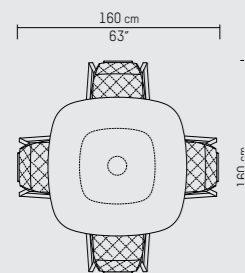

Seat depth / zitdiepte / Sitztiefe: 42 cm / 16 4/8" inch

Seat depth / zitdiepte / Sitztiefe: 50 cm / 19 5/8" inch

KEKKE OUTDOOR table 110 x 110  
 KEKKE OUTDOOR dining chair

KEKKE OUTDOOR table 180 x 110  
 KEKKE OUTDOOR dining chair