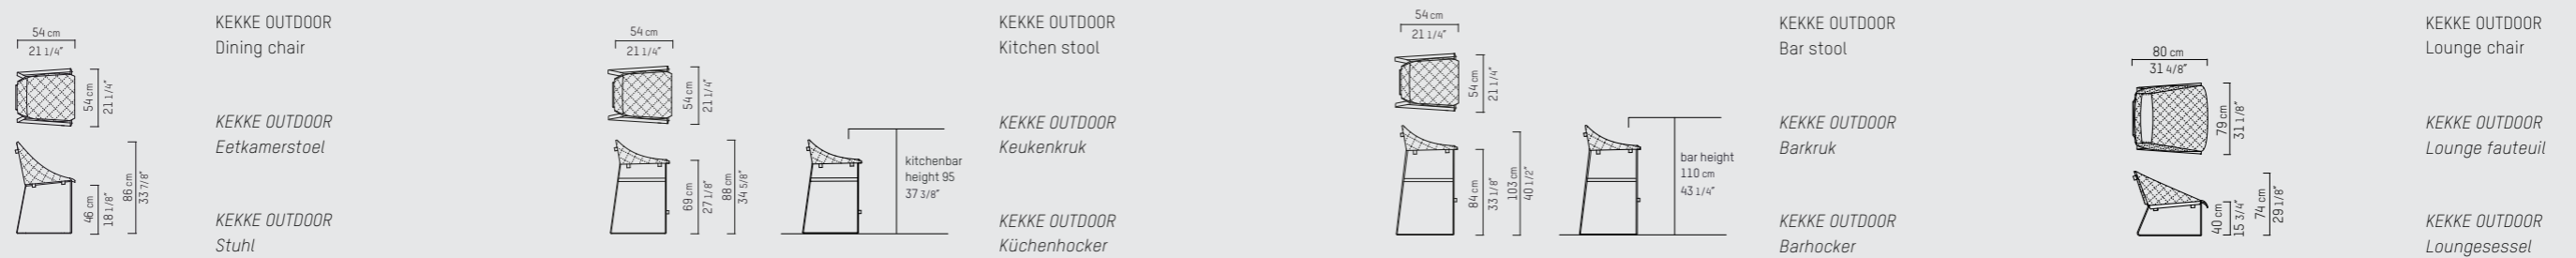

Seat depth / zitdiepte / Sitztiefe: 42 cm / 16 4/8" inch

Seat depth / zitdiepte / Sitztiefe: 50 cm / 19 5/8" inch

KEKKE OUTDOOR table 110 x 110  
 KEKKE OUTDOOR dining chair

KEKKE OUTDOOR table 180 x 110  
 KEKKE OUTDOOR dining chair