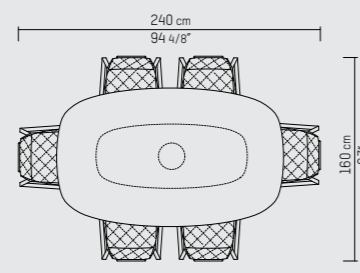

Seat depth / zitdiepte / Sitztiefe: 42 cm / 16 4/8" inch

Seat depth / zitdiepte / Sitztiefe: 50 cm / 19 5/8" inch

KEKKE OUTDOOR table 110 x 110  
 KEKKE OUTDOOR dining chair

KEKKE OUTDOOR table 180 x 110  
 KEKKE OUTDOOR dining chair