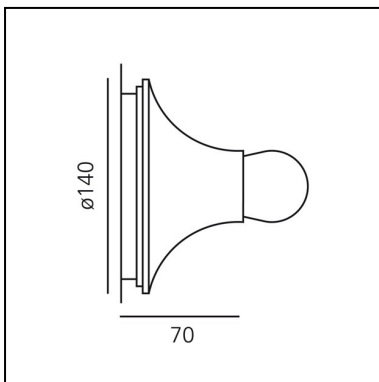

## LUMINAIRE \*

- Watt: **12W**
- Voltage: **220V-240V**

\* Photometric data may vary depending on the source installed. Light measurements are provided in relative form and technical lighting calculations may be updated according to the effective source used.

## DIMENSIONS

- Width: **70 mm**
- Diameter: **140 mm**