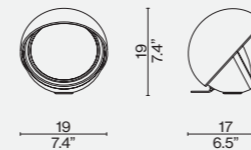

Montage

- À poser
- Intérieur IP20
- Sources
- 1 x module LED (inclus)
- Urgence
- Non
- Réglage
- Dimmable, variateur inclus
- Tension
- 100-240 V
- Puissance LED
- 7 W LED
- Lumen
- 1128 lm gross
- Éclairage
- Directe
- Pile
- Non
- Longueur du câble
- 150 cm
- Matériaux
- Aluminium, PMMA, verre
- Certifications
- CE - UKCA
- Poids
- 2,5 kg

818 01 02 03 04 05