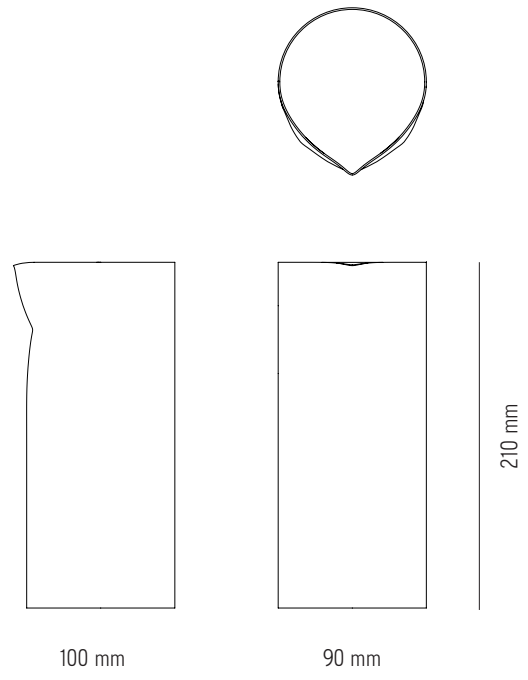

Ean No	Item No	Variation
5712826116104	11610	Mirror Polished Stainless Steel

NEW WORKS.

Product Fact Sheet - Objects - Pleat Pitcher

Specifications

Product Name	Pleat Pitcher
Designer	Omayra Maymó
Year	2020
Category	Objects
Type	Pitcher
Use	Approved for use only with cold beverages as the surface will get very hot.
Material	Stainless Steel
Colour/Variant	Mirror Polished Stainless Steel
Product Dimensions	H: 210 x Ø: 90 mm - 0,9 liters.
Packaging Dimensions	H: 260 x W: 130 x D: 130 mm
Weight	0,5 kg
Weight (incl. Packaging)	0,7 kg
Certification	BS EN 13130-1:2004
County of origin	China
Master packaging	6