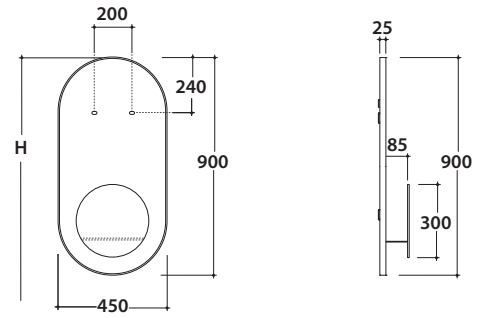

# OPI MIRRORS MIRROR WITH CONTAINER

## 90x45 OP005MAR

# GLOBO

Cod. **OP005MAR**  
Mirror with container 90x45 cm. Weight 12 Kg.

**H** = Recommended height for installation 210 cm

Cod. **OP005MAR**  
Mirror with container 90x45. Weight 12 Kg.

**H** = Recommended height for installation 190 cm

Cod. **OP005MAR**  
Mirror with container 90x45 cm. Weight 12 Kg.

**H** = Recommended height for installation 190 cm

Cod. **OP007MAR**  
LED-light for mirror OP006MAR and OP005MAR Installation on round side also double installation possible. Weight 1,3 Kg.