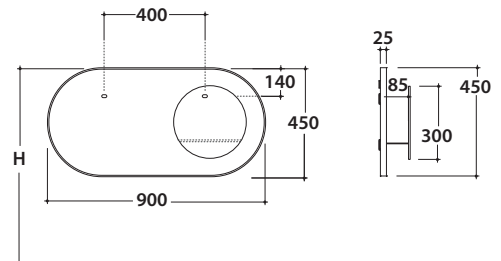

# GLOBO

Cod. **OP005MAR**  
Mirror with container 90x45 cm. Weight 12 Kg.

**H** = Recommended height for installation 210 cm

Cod. **OP005MAR**  
Mirror with container 90x45. Weight 12 Kg.

**H** = Recommended height for installation 190 cm

Cod. **OP005MAR**  
Mirror with container 90x45 cm. Weight 12 Kg.

**H** = Recommended height for installation 190 cm

Cod. **OP007MAR**  
LED-light for mirror OP006MAR and OP005MAR Installation on round side also double installation possible. Weight 1,3 Kg.