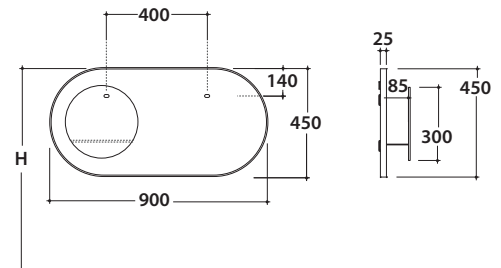

# GLOBO

Cod. **OP005MAR**  
Mirror with container 90x45 cm. Weight 12 Kg.

**H** = Recommended height for installation 210 cm

Cod. **OP005MAR**  
Mirror with container 90x45. Weight 12 Kg.

**H** = Recommended height for installation 190 cm

Cod. **OP005MAR**  
Mirror with container 90x45 cm. Weight 12 Kg.

**H** = Recommended height for installation 190 cm

Cod. **OP007MAR**  
LED-light for mirror OP006MAR and OP005MAR Installation on round side also double installation possible. Weight 1,3 Kg.