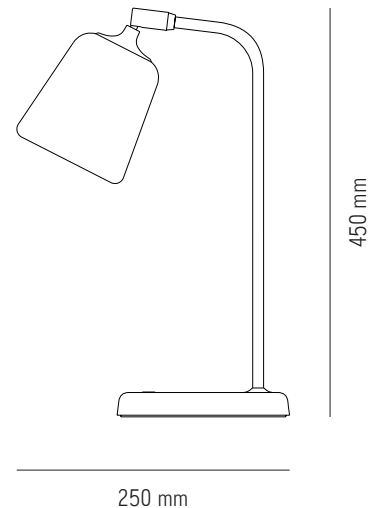

## Specifications

<b>Product Name</b>	Material Table Lamp, The Originals
<b>Designer</b>	Nørgaard & Kechayas
<b>Year</b>	2019
<b>Category</b>	Lighting
<b>Type</b>	Table Lamp
<b>Material</b>	Cork, Wood, Steel, Marble, Terracotta, concrete w. powder coated aluminium/steel base and aluminium white inner shade/reflector
<b>Colour/Variant</b>	Natural Cork, Mixed Cork, Natural Oak, Smoked Oak, Light Grey Concrete, Dark Grey Concrete, Black Marble, White Marble, Terracotta, Yellow Steel
<b>Product Dimensions</b>	H: 450 x W: 190 x D:250 mm
<b>Packaging Dimensions</b>	H: 260 X W: 525 X D: 360 mm
<b>Cord</b>	Black PVC, 1800 mm - Three-step dimmer on lamp base
<b>Weight</b>	//
<b>Weight (incl. Packaging)</b>	//
<b>Light Source</b>	E14, LED Max 7W (Dimmable Bulb Only) (220-240~ 50/60 Hz)
<b>Bulb</b>	Not Included
<b>Certification</b>	CE, Class II, IP20
<b>County of origin</b>	China
<b>Master packaging</b>	1