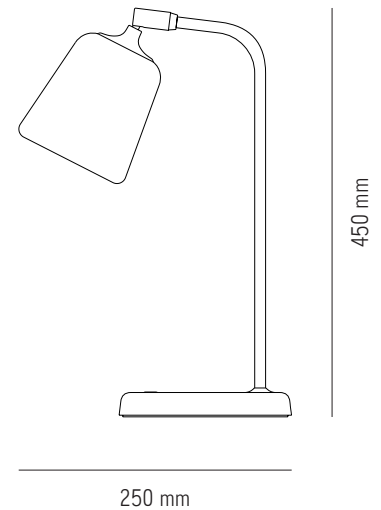

## Specifications

<b>Product Name</b>	Material Table Lamp
<b>Designer</b>	Nørgaard & Kechayas
<b>Year</b>	2019
<b>Category</b>	Lighting
<b>Type</b>	Table Lamp
<b>Material</b>	Marble shade w. powder coated aluminium and steel base
<b>Colour/Variant</b>	Black Base w. White Marble
<b>Product Dimensions</b>	H: 450 x W: 190 x D:250 mm
<b>Packaging Dimensions</b>	H: 260 X W: 525 X D: 360 mm
<b>Cord</b>	Black PVC, 1800 mm - three-step dimmer on lamp base
<b>Weight</b>	3,5 kg
<b>Weight (incl. Packaging)</b>	4,25 kg
<b>Light Source</b>	E14, LED Max 7W (Dimmable Bulb Only) (220-240V~ 50/60 Hz)
<b>Bulb</b>	Not Included
<b>Certification</b>	CE, Class II, IP20
<b>County of origin</b>	China
<b>Master packaging</b>	1