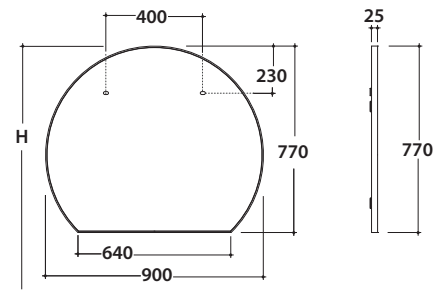

OPI MIRRORS MIRROR 90.77 OP003MAR

GLOBO

H = Recommended height for installation 210 cm

Cod. **OP003MAR**

Mirror 90x77 cm. Weight 11,2 Kg.

Cod. **OP004MAR**

LED-light for mirror OP003MAR OP002MAR and OP001MAR free installation, also double installation possible. Weight 1,3 Kg.