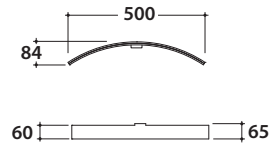

OPI MIRRORS MIRROR 90.77 OP003MAR

GLOBO

H = Recommended height for installation 210 cm

Cod. **OP003MAR**

Mirror 90x77 cm. Weight 11,2 Kg.

Cod. **OP004MAR**

LED-light for mirror OP003MAR OP002MAR and OP001MAR free installation, also double installation possible. Weight 1,3 Kg.