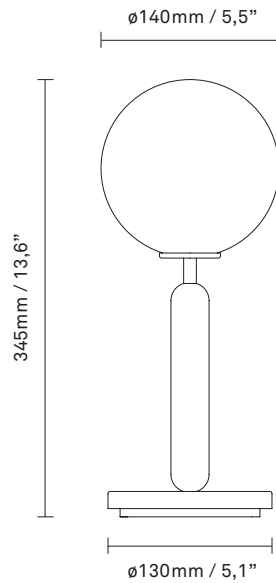

Miira Table is simple and timeless in design, and works well in both domestic and public spaces.

Explore the rest of the **Miira collection** on our website, [here](#)

Product no.: EU - 2038001 / US - 3038001

Certifications: CE, IP20, Class II

Type: Table light - indoor

For information about IP ratings, click [here](#)

Colour: Glass: optic clear / Metal: rock grey

Cleaning: Use a soft dry cloth to clean the product.
Do not use household cleaners.

Materials: Powder-coated metal, mouth-blown glass

Light source: Socket: G9
Max wattage: 7W LED
Voltage (V): 220-240V / 120V

Dimensions: $\varnothing 140\text{mm} / 5,5\text{in} \times 345\text{mm} / 13,6\text{in}$
Glass: $\varnothing 140 / 5,5\text{in}$

Weight: Armature + glass: 1390g

See recommended light source [here](#)

Packaging: Dimensions: L: 419mm / 16,5in x W: 155mm / 6,1in x H: 166mm / 6,5in
Weight: 440g
Total weight incl. product: 2370g
Number of parcels: 1
Material: Brown cardboard

Light sources not included

Dimmable if installed with appropriate dimmable LED light source(s) suitable for your dimmer circuit.

Light source can be added to delivery on request or via our webshop at [nuura.com](#).

Works with appropriate lighting control module. Module can be added to delivery on request.

Find our recommendations [here](#)