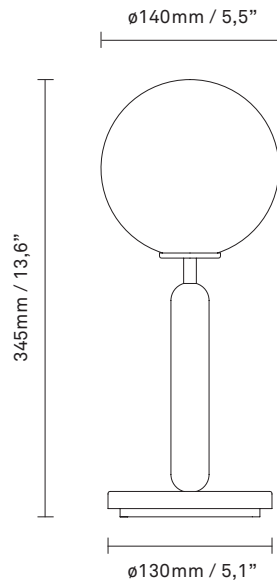

Miira Table is simple and timeless in design, and works well in both domestic and public spaces.

Explore the rest of the **Miira collection** on our website, [here](#)

Product no.: EU - 2038003 / US - 3038003

Certifications: CE, IP20, Class II

Type: Table light - indoor

For information about IP ratings, click [here](#)

Colour: Glass: optic clear / Metal: brass

Cleaning: Use a soft dry cloth to clean the product.
Do not use household cleaners.

Materials: Anodized metal, mouth-blown glass

Dimensions: $\varnothing$ 140mm / 5,5in x 345mm / 13,6in
Glass: $\varnothing$ 140 / 5,5in

Light source: Socket: G9
Max wattage: 7W LED
Voltage (V): 220-240V / 120V

Weight: Armature + glass: 1390g

Packaging: Dimensions: L: 419mm / 16,5in x W: 155mm / 6,1in x H: 166mm / 6,5in
Weight: 440g
Total weight incl. product: 2370g
Number of parcels: 1
Material: Brown cardboard

See recommended light source [here](#)

Light sources not included

Dimmable if installed with appropriate dimmable LED light source(s) suitable for your dimmer circuit.

Light source can be added to delivery on request or via our webshop at nuura.com.

Works with appropriate lighting control module. Module can be added to delivery on request.

Find our recommendations [here](#)