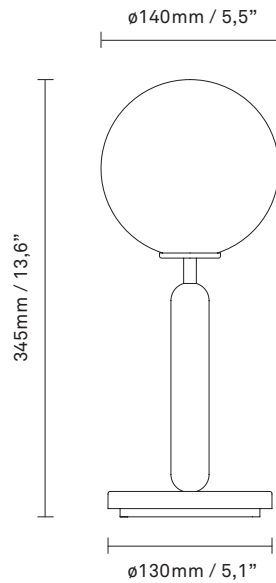

Miira Table is simple and timeless in design, and works well in both domestic and public spaces.

Explore the rest of the **Miira collection** on our website, [here](#)

Product no.: EU - 2038004 / US - 3038004

Certifications: CE, IP20, Class II

Type: Table light - indoor

For information about IP ratings, click [here](#)

Colour: Glass: opal white / Metal: brass

Cleaning: Use a soft dry cloth to clean the product.
Do not use household cleaners.

Materials: Anodized metal, mouth-blown glass

Dimensions: $\varnothing$ 140mm / 5,5in x 345mm / 13,6in
Glass: $\varnothing$ 140 / 5,5in

Light source: Socket: G9
Max wattage: 7W LED
Voltage (V): 220-240V / 120V

Weight: Armature + glass: 1390g

Packaging: Dimensions: L: 419mm / 16,5in x W: 155mm / 6,1in x H: 166mm / 6,5in
Weight: 440g
Total weight incl. product: 2370g
Number of parcels: 1
Material: Brown cardboard

See recommended light source [here](#)

Light sources not included

Dimmable if installed with appropriate dimmable LED light source(s) suitable for your dimmer circuit.

Light source can be added to delivery on request or via our webshop at nuura.com.

Works with appropriate lighting control module. Module can be added to delivery on request.

Find our recommendations [here](#)