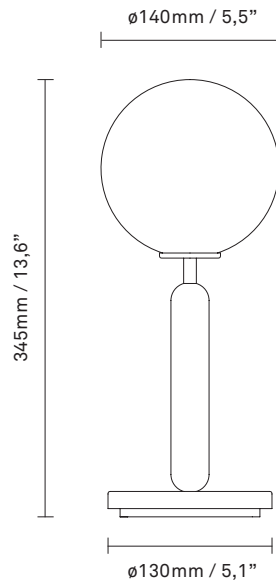

Miira Table is simple and timeless in design, and works well in both domestic and public spaces.

Explore the rest of the **Miira collection** on our website, [here](#)

Product no.: EU - 2038002 / US - 3038002

Certifications: CE, IP20, Class II

Type: Table light - indoor

For information about IP ratings, click [here](#)

Colour: Glass: opal white / Metal: rock grey

Cleaning: Use a soft dry cloth to clean the product.
Do not use household cleaners.

Materials: Powder-coated metal, mouth-blown glass

Light source: Socket: G9
Max wattage: 7W LED
Voltage (V): 220-240V / 120V

Dimensions: $\varnothing$ 140mm / 5,5in x 345mm / 13,6in
Glass: $\varnothing$ 140 / 5,5in

Weight: Armature + glass: 1390g

See recommended light source [here](#)

Packaging: Dimensions: L: 419mm / 16,5in x W: 155mm / 6,1in x H: 166mm / 6,5in
Weight: 440g
Total weight incl. product: 2370g
Number of parcels: 1
Material: Brown cardboard

Light sources not included

Dimmable if installed with appropriate dimmable LED light source(s) suitable for your dimmer circuit.

Light source can be added to delivery on request or via our webshop at nuura.com.

Works with appropriate lighting control module. Module can be added to delivery on request.

Find our recommendations [here](#)