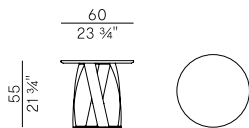

Family of tables with base in embossed anthracite and Aval painted metal, satin gold and bronzed brass, composed as follows:

- Table with round base and circular top in Canaletto walnut, marble or tempered transparent float glass.
- Table with rectangular base and elliptical top in Canaletto walnut, marble or tempered transparent float glass.
- Table with rectangular base available with oval top in Canaletto walnut, marble or tempered transparent float glass.
- Table with rectangular base available with rectangular top in Canaletto walnut, marble or tempered transparent float glass.
- Coffee table with small round base and circular top in Canaletto walnut, marble or tempered bronze glass.

Finishes as per collection.

770/TB
tavolino \ coffee table