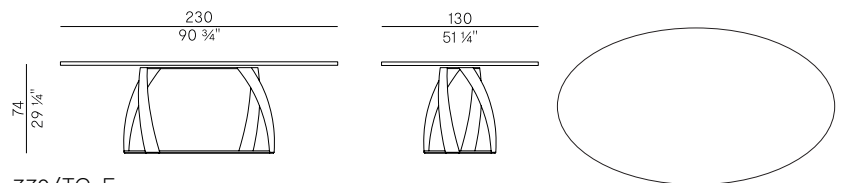

770/TG-E
tavolo \ table