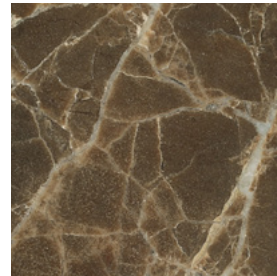

The design of the metal base with intertwined bands is the element that characterizes the Bon Bon tables and coffee tables' collection. A sophisticated combination of materials, sizes and colors, allows you to customize the table according to specific needs. The top can be chosen among the transparent or tempered bronzed glass version, Canaletto walnut or in a precious range of marbles. In the name of versatility, the base of the table can be modulated according to the size of the top available in the circular, elliptical, oval and rectangular versions.

Verniciato antracite
goffrato \
Anthracite embossed
lacquered

Verniciato Aval goffrato \
Aval embossed lacquered

Oro satinato \
Satin gold

Ottone brunito \
Bronzed brass

Finiture \ Finishes

Finiture piano \
Top finishes

Vetro temperato \ Tempered glass 

Bronzato \
Bronzed

Noce Canaletto \ Canaletto walnut 

ES
Opaco
Matt

Finiture \ Finishes

Finiture piano \
Top finishes

Marmo \ Marble 

Bianco Carrara opaco \
Matt White Carrara

Bianco Carrara lucido \
Glossy White Carrara

Fior di Pesco Carnico \
Fior di Pesco Carnico

Travertino Romano \
Travertino Romano

Dark Emperador \
Dark Emperador

Grigio Carnico \
Grigio Carnico

Nero Marquinia \
Nero Marquinia