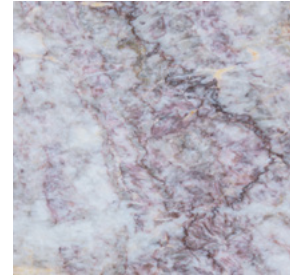

The design of the metal base with intertwined bands is the element that characterizes the Bon Bon tables and coffee tables' collection. A sophisticated combination of materials, sizes and colors, allows you to customize the table according to specific needs. The top can be chosen among the transparent or tempered bronzed glass version, Canaletto walnut or in a precious range of marbles. In the name of versatility, the base of the table can be modulated according to the size of the top available in the circular, elliptical, oval and rectangular versions.

Verniciato antracite
goffrato \
Anthracite embossed
lacquered

Verniciato Aval goffrato \
Aval embossed lacquered

Oro satinato \
Satin gold

Ottone brunito \
Bronzed brass

Finiture \ Finishes

Finiture piano \
Top finishes

Vetro temperato \ Tempered glass 

Bronzato \
Bronzed

Noce Canaletto \ Canaletto walnut 

ES
Opaco
Matt

Finiture \ Finishes

Finiture piano \
Top finishes

Marmo \ Marble 

Bianco Carrara opaco \
Matt White Carrara

Bianco Carrara lucido \
Glossy White Carrara

Fior di Pesco Carnico \
Fior di Pesco Carnico

Travertino Romano \
Travertino Romano

Dark Emperador \
Dark Emperador

Grigio Carnico \
Grigio Carnico

Nero Marquinia \
Nero Marquinia