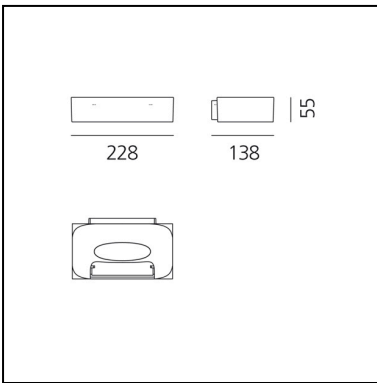

Melete wall White

Pio & Tito Toso

IP20    Dimmerable: 

LUMINAIRE *

- Watt: **11W**
- Voltage: **220V-240V**

* Photometric data may vary depending on the source installed. Light measurements are provided in relative form and technical lighting calculations may be updated according to the effective source used.

DESCRIPTION

It controls a perfect indirect light that opens into the setting, leaving a small part of the light to model the lower volume smoothly, animating its curvature.

FEATURES

- Product Code: **1634010A**
- Colour: **White**
- Installation: **Wall**
- Material: **Aluminum lamp body, technopolymer diffuser**
- Series: **Design Collection**
- Environment: **Indoor**
- Area contract: **All projects**
- Emission: **Direct, indirect**
- design by: **Pio & Tito Toso**

DIMENSIONS

- Length: **228 mm**
- Width: **138 mm**
- Height: **55 mm**
- Glow Wire Test: **850°**

SOURCES NOT INCLUDED

- Category: **LED RETROFIT**
- Number: **1**
- Watt: **MAX 11W**
- Socket: **R7s**