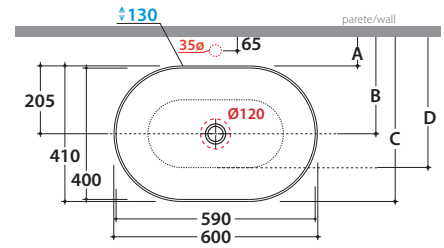

Cod. **B6O54BI**

Basin 54.36 h16 cm. Sit-on installation. Weight 7 Kg

GLOBO

	Rubinetto a parete Wall mounted taps	Rubinetto su piano Taps mounted on counter top
A :	80	105
B :	260	285
C :	440	465
D :	335	360

Cod. **B6O60BI**

Basin 60.41 h16 cm. Sit-on installation. Weight 9 Kg

GLOBO

	Rubinetto a parete Wall mounted taps	Rubinetto su piano Taps mounted on counter top
A:	55	105
B:	260	310
C:	465	515
D:	355	410