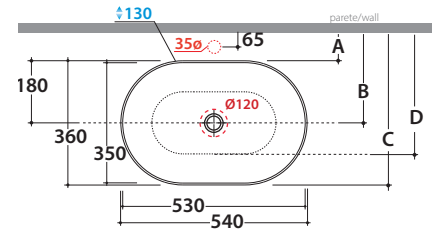

Cod. **B6O54BI**

Basin 54.36 h16 cm. Sit-on installation. Weight 7 Kg

GLOBO

	Rubinetto a parete Wall mounted taps	Rubinetto su piano Taps mounted on counter top
A :	80	105
B :	260	285
C :	440	465
D :	335	360

Cod. **B6O60BI**

Basin 60.41 h16 cm. Sit-on installation. Weight 9 Kg

GLOBO

	Rubinetto a parete Wall mounted taps	Rubinetto su piano Taps mounted on counter top
A:	55	105
B:	260	310
C:	465	515
D:	355	410