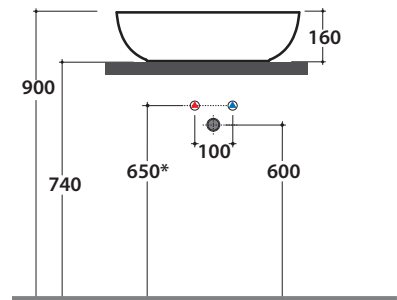

Cod. **B6O54BI**

Basin 54.36 h16 cm. Sit-on installation. Weight 7 Kg

GLOBO

	Rubinetto a parete Wall mounted taps	Rubinetto su piano Taps mounted on counter top
A :	80	105
B :	260	285
C :	440	465
D :	335	360

* For taps mounted on counter top

Artikel-Nr: **FI024BI**

Valve drain with ceramic top for basins without overflow. Weight 0,5 Kg

Artikel-Nr: **FI024CR**

Chromed valve drain for basins without overflow. Weight 0,5 Kg

Cod. **B6O60BI**

Basin 60.41 h16 cm. Sit-on installation. Weight 9 Kg

GLOBO

	Rubinetto a parete Wall mounted taps	Rubinetto su piano Taps mounted on counter top
A:	55	105
B:	260	310
C:	465	515
D:	355	410