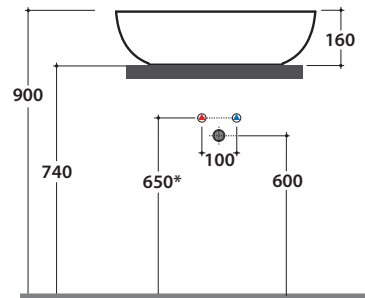

Cod. **B6O54BI**

Basin 54.36 h16 cm. Sit-on installation. Weight 7 Kg

GLOBO

	Rubinetto a parete Wall mounted taps	Rubinetto su piano Taps mounted on counter top
A :	80	105
B :	260	285
C :	440	465
D :	335	360

* For taps mounted on counter top

Artikel-Nr: **FI024BI**

Valve drain with ceramic top for basins without overflow. Weight 0,5 Kg

Artikel-Nr: **FI024CR**

Chromed valve drain for basins without overflow. Weight 0,5 Kg

Cod. **B6O60BI**

Basin 60.41 h16 cm. Sit-on installation. Weight 9 Kg

GLOBO

	Rubinetto a parete Wall mounted taps	Rubinetto su piano Taps mounted on counter top
A:	55	105
B:	260	310
C:	465	515
D:	355	410