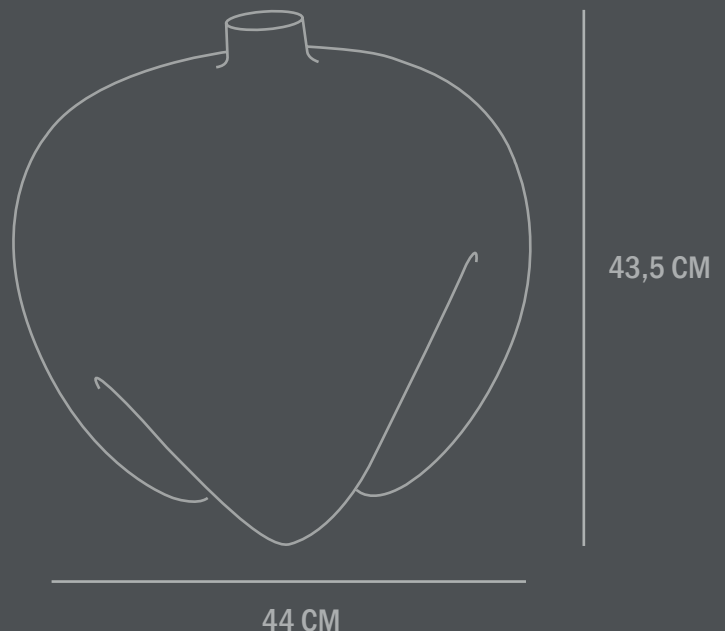

Dimensions: L44 / W44 / H43,5 CM  
Country of origin: CN

Product weight: 8,00 Kgs

Packaging:  
Dimensions: L50,5 / W50,5 / H51,5 CM  
Total weight incl. product: 10 Kgs  
Number of parcels: 1  
Material: Brown cardboard

Dimensions: L26,5 / W26 / H26 CM  
Country of origin: CN

Product weight: 2,50 Kgs

Packaging:  
Dimensions: L31,5,5 / W31,5 / H32,5 CM  
Total weight incl. product: 3,5 Kgs  
Number of parcels: 1  
Material: Brown cardboard

26 CM

26,5 CM