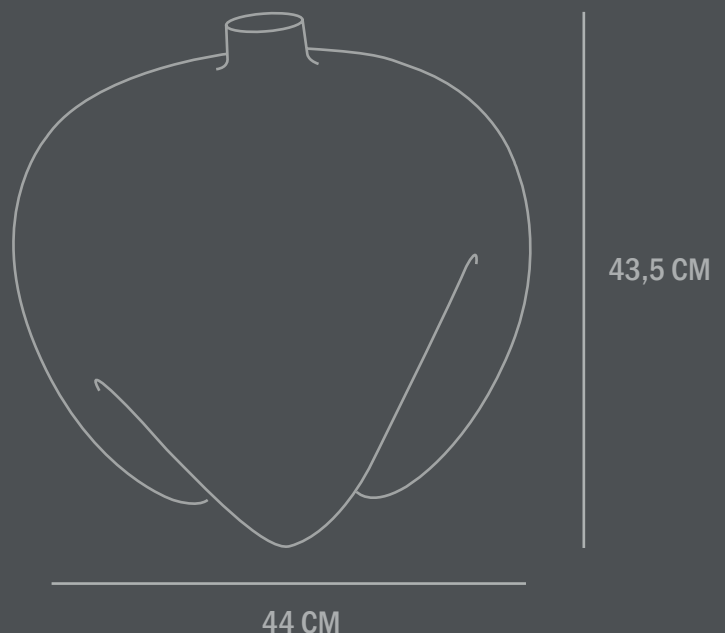

Dimensions: L44 / W44 / H43,5 CM  
Country of origin: CN

Product weight: 8,00 Kgs

Packaging:  
Dimensions: L50,5 / W50,5 / H51,5 CM  
Total weight incl. product: 10 Kgs  
Number of parcels: 1  
Material: Brown cardboard

Dimensions: L26,5 / W26 / H26 CM  
Country of origin: CN

Product weight: 2,50 Kgs

Packaging:  
Dimensions: L31,5,5 / W31,5 / H32,5 CM  
Total weight incl. product: 3,5 Kgs  
Number of parcels: 1  
Material: Brown cardboard

26 CM

26,5 CM