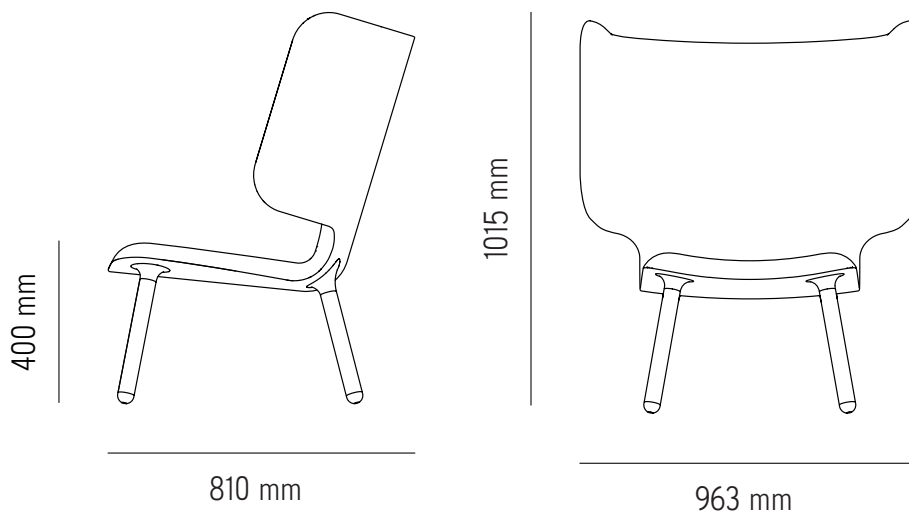

NEW WORKS.

Product Fact Sheet - Furniture - Tembo Lounge Chair

Tembo Lounge Chair

Nørgaard & Kechayas

Functionally sitting between a lounge and an armchair, Tembo's extended arms invite you into its warm embrace. Its unique form allows the Tembo Lounge Chair to be social, while at the same time creating a space for reflection. The big, soft elephants ear exterior provides a striking form, while the choice of colours and textures can create a playful addition, or a bold statement piece.

NEW WORKS.

Product Fact Sheet - Furniture - Tembo Lounge Chair

Specifications

Product Name	Tembo Lounge Chair
Designer	Nørgaard & Kechayas
Year	2011
Category	Furniture
Type	Lounge Chair
Material	Upholstery, Steel corpus, moulded foam core and wooden feet
Product Dimensions	H: 1015 x W: 963 x D: 810 mm Seat Height: 400 mm
Packaging Dimensions	H: 814 x W: 963 x D: 813 mm - Weight: 21 kg
COM	Fabric requirements 3,0 meter, Upholstery with leather not possible
Delivery time	6 - 8 weeks
County of origin	Europe