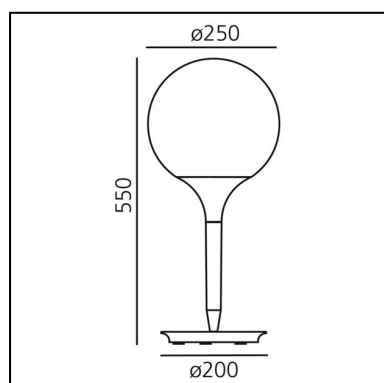

Castore table 25

Michele De Lucchi

Huub Ubbens

IP20    

LUMINAIRE *

- Watt: **12W**
- Voltage: **220V-240V**
- Delivered lumen output: **1227lm**
- Efficiency: **81%**
- Efficacy: **102.25lm/W**
- CRI: **80**

Notes

Touch dimmer button on the lamp base for the storage of the latest light intensity set-up or the use of a local or remote control (controlled socket). Available in four sizes.

DESCRIPTION

The spherical diffuser design is enhanced by a removable-fitting and tapering luminous stem, that makes the transition from the strong diffuser light to the blind lamp structure area gentle. Base in zamak, stem in thermoplastic resin, blown glass diffuser.

FEATURES

- Product Code: **1050010A**
- Colour: **White**
- Installation: **Table**
- Material: **Zamak, polycarbonate, blown glass**
- Series: **Design Collection**
- Environment: **Indoor**
- Area contract: **Hospitality, Retail, Residential**
- Emission: **Diffused**
- design by: **Michele De Lucchi, Huub Ubbens**

DIMENSIONS

- Height: **550 mm**
- Diameter: **250 mm**
- Base Diameter: **200 mm**
- Impact Resistance: **N/D**
- Glow Wire Test: **750°**

SOURCES NOT INCLUDED

- Category: **LED RETROFIT**
- Number: **1**
- Watt: **MAX 12W**
- Socket: **E27**