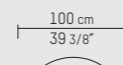

YKE
Coffee table
Round 100 cm