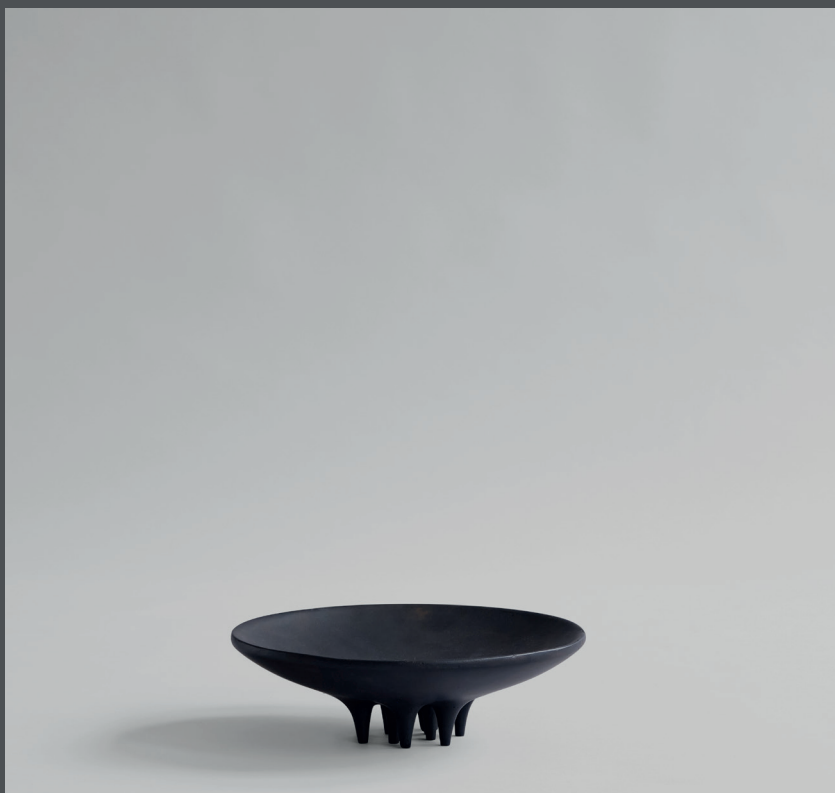

## MEDUSA TRAY BIG

Inspired by the characteristic shapes of the Medusa, the Medusa Ceramics emphasises the soft oval shapes and details of the jellyfish.

Elegantly sculpted, each Medusa is lifted slightly above the floor by a number of small conic shaped legs, reminiscing the tentacles of the jellyfish. Medusa has a very elegant and simple expression and can easily be placed in any interior scheme as a sculptural object or vase for flowers or decorations.

Medusa comes in both vases and trays and is made from ceramic. The surface is hand glazed in order to achieve the unique surface texture. The colours may vary slightly, due to that it is a hand-made product. The vase is not 100% waterproof, therefore a bag for fresh flowers is included.

Designed by Kristian Sofus Hansen & Tommy Hyldahl.

Product no: 221063

Type: Tray - Indoor

Designer / Year of design:  
Kristian Sofus Hansen & Tommy Hyldahl, 2020

Colour: Coffee  
Material: Ceramic

Care instructions:  
Use a soft dry cloth to clean the product.  
Do not use household cleaners.  
Not waterproof

## MEDUSA TRAY MINI

Inspired by the characteristic shapes of the Medusa, the Medusa Ceramics emphasises the soft oval shapes and details of the jellyfish.

Elegantly sculpted, each Medusa is lifted slightly above the floor by a number of small conic shaped legs, reminiscing the tentacles of the jellyfish. Medusa has a very elegant and simple expression and can easily be placed in any interior scheme as a sculptural object or vase for flowers or decorations.