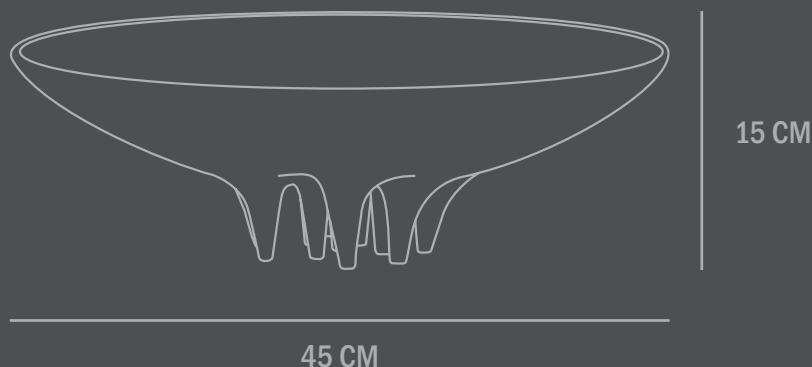

Designed by Kristian Sofus Hansen & Tommy Hyldahl.

Product no: 221063

Type: Tray - Indoor

Designer / Year of design:  
Kristian Sofus Hansen & Tommy Hyldahl, 2020

Colour: Coffee  
Material: Ceramic

Care instructions:  
Use a soft dry cloth to clean the product.  
Do not use household cleaners.  
Not waterproof

Dimensions: L45 / W45 / H15 CM  
Country of origin: CN

Product weight: 4,5 Kgs

Packaging:  
Dimensions: L45 / W45 / H14 CM  
Total weight incl. product: 5,5 Kgs  
Number of parcels: 1  
Material: Brown cardboard

## MEDUSA TRAY MINI

Inspired by the characteristic shapes of the Medusa, the Medusa Ceramics emphasises the soft oval shapes and details of the jellyfish.

Elegantly sculpted, each Medusa is lifted slightly above the floor by a number of small conic shaped legs, reminiscing the tentacles of the jellyfish. Medusa has a very elegant and simple expression and can easily be placed in any interior scheme as a sculptural object or vase for flowers or decorations.

Dimensions: L30 / W30 / H9 CM  
Country of origin: CN

Product weight: 2,0 Kgs

Packaging:  
Dimensions: L36,5 / W14,5 / H38 CM  
Total weight incl. product: 3,0 Kgs  
Number of parcels: 1  
Material: Brown cardboard