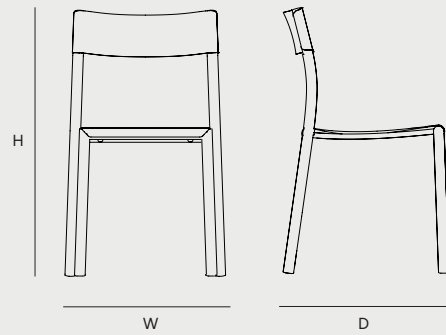

Dimensions

Height: 810 mm / 31.9"
Width: 480 mm / 18.9"
Depth: 500 mm / 19.7"
Seat Height: 450 mm / 17.7"
Seat Width: 390 mm / 15.4"
Seat Depth: 430 mm / 16.9"

Packaging Dimensions

Height: 1000 mm / 39.4"
Width: 550 mm / 21.7"
Depth: 950 mm / 37.4"

Weight

6 kg / 13.2 lbs

Weight incl Packaging

10 kg / 22 lbs