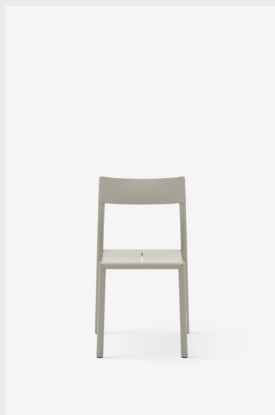

Versions

Item No: 42511
Variant: Light Grey