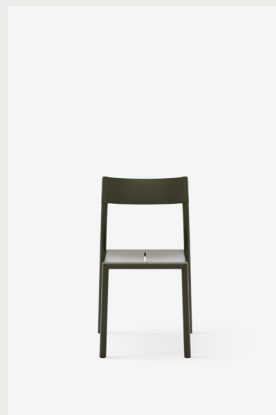

May Chair

The May series takes the New Works universe alfresco with outdoor furniture for the garden, patio, or balcony. Made from powder coated steel, this hard-wearing furniture family consists of stackable chairs with and without armrests and tables in two lengths, harmoniously coordinated to complement each other.

Product highlights

- Part of a family ensemble consisting of the May Chair, Armchair and Tables.
- Features an outdoor powder coating.
- Suitable for use in both public and private settings.
- The May Chair is 8 pcs stackable.
- Made from steel for a heavy, qualitative feel.

Environment Outdoor

Country of Origin China

Assembly Requirements Preassembled

Material The May Chair is made of steel and features a primer and top coat suitable for outdoor use. Its frame is made from bent steel tubes that are welded and polished, while the seat and back are cold-formed.

Weight

6 kg / 13.2 lbs

Weight incl Packaging

10 kg / 22 lbs

**Versions**

Item No: 42511
Variant: Light Grey

Item No: 42510
Variant: Dark Green

Production & Components**Materials, Treatments & Adhesives**