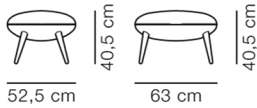

Weight: 9,5 kg

PACKAGING INFORMATION

L: 55 cm, W: 65 cm, H: 48 cm,

Cbm: 0,15m³

13 kg

CARE & MAINTENANCE

Our Care & Maintenance offers guidance for best maintenance of our furniture. It includes advice and instructions on cleaning and caring for specific materials to ensure a long life of your furniture. Find your product on our product site and navigate to the Product Care menu: