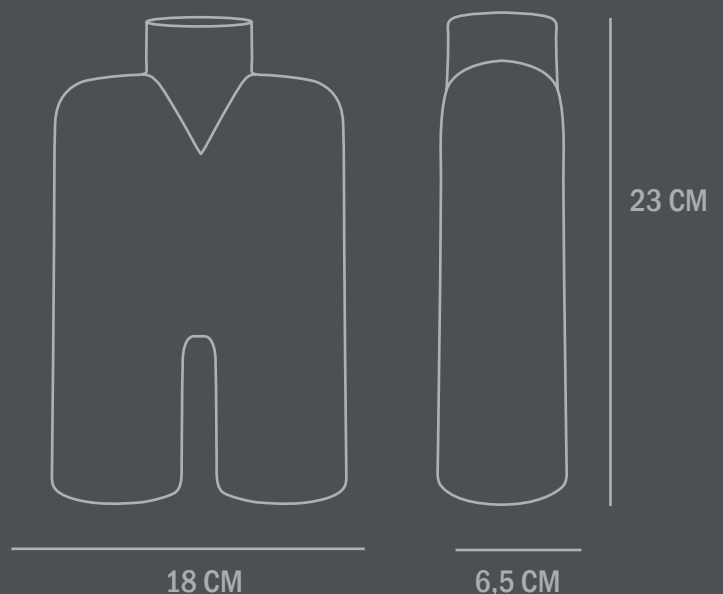

Dimensions: L39 / W14 / H63 CM
Country of origin: China

Product weight: 6,50 Kg

Packaging:
Dimensions: L70 / W22,5 / H46 CM
Total weight incl. product: 8,00 Kg
Number of parcels: 1
Material: Brown cardboard

Dimensions: L28 / W10 / H45 CM
Country of origin: China

Product weight: 3,00 Kg

Packaging:
Dimensions: L53 / W19 / H37 CM
Total weight incl. product: 3,50 Kg
Number of parcels: 1
Material: Brown cardboard

Dimensions: L18 / W6,5 / H23 CM
Country of origin: CN

Product weight: 0,60 Kg

Packaging:
Dimensions: L26 / W14 / H31,5 CM
Total weight incl. product: 0,70 Kg
Number of parcels: 1
Material: Brown cardboard