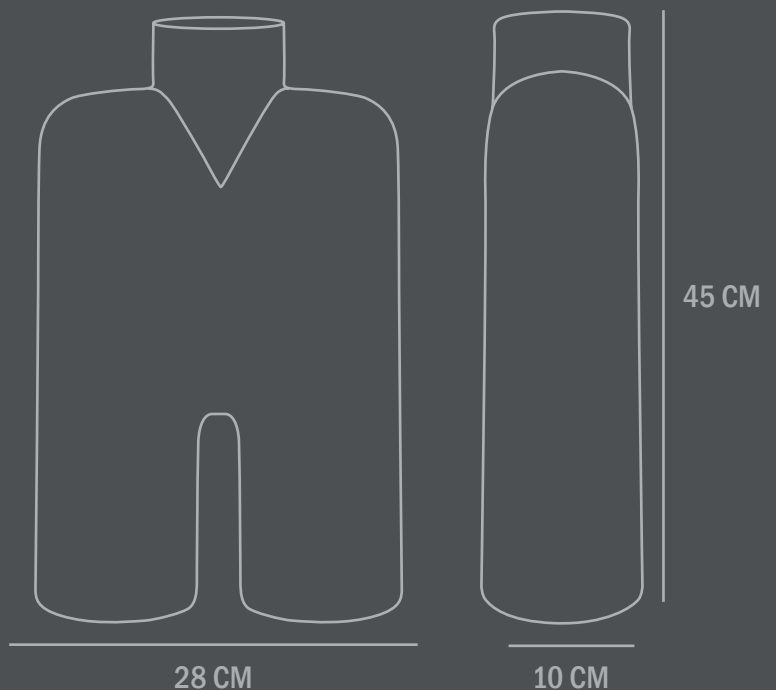

Dimensions: L39 / W14 / H63 CM
Country of origin: China

Product weight: 6,50 Kg

Packaging:
Dimensions: L70 / W22,5 / H46 CM
Total weight incl. product: 8,00 Kg
Number of parcels: 1
Material: Brown cardboard

Dimensions: L28 / W10 / H45 CM
Country of origin: China

Product weight: 3,00 Kg

Packaging:
Dimensions: L53 / W19 / H37 CM
Total weight incl. product: 3,50 Kg
Number of parcels: 1
Material: Brown cardboard