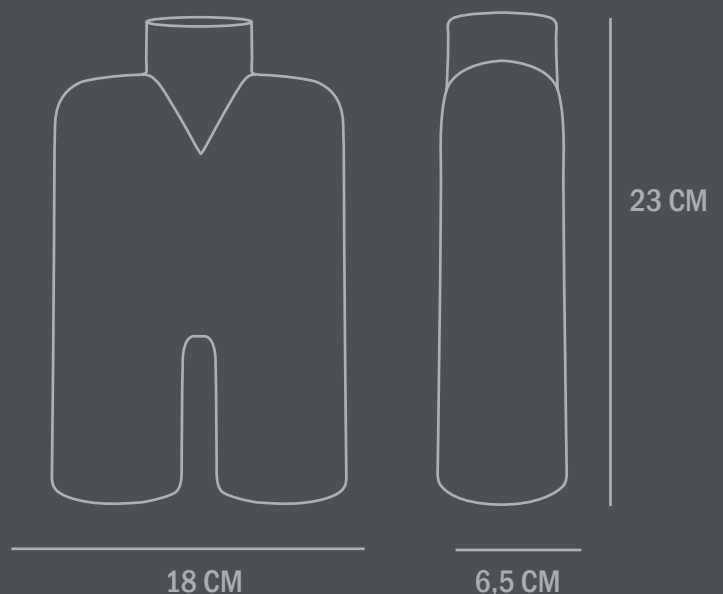

Dimensions: L28 / W10 / H45 CM
Country of origin: China

Product weight: 3,00 Kg

Packaging:
Dimensions: L53 / W19 / H37 CM
Total weight incl. product: 3,50 Kg
Number of parcels: 1
Material: Brown cardboard

Dimensions: L18 / W6,5 / H23 CM
Country of origin: CN

Product weight: 0,60 Kg

Packaging:
Dimensions: L26 / W14 / H31,5 CM
Total weight incl. product: 0,70 Kg
Number of parcels: 1
Material: Brown cardboard