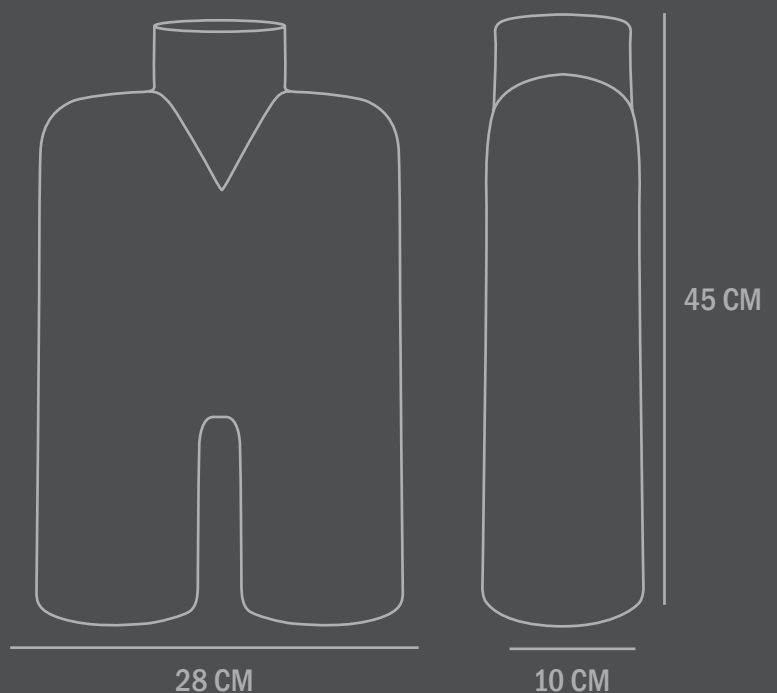

Dimensions: L39 / W14 / H63 CM
Country of origin: China

Product weight: 6,50 Kg

Packaging:
Dimensions: L70 / W22,5 / H46 CM
Total weight incl. product: 8,00 Kg
Number of parcels: 1
Material: Brown cardboard

Dimensions: L28 / W10 / H45 CM
Country of origin: China

Product weight: 3,00 Kg

Packaging:
Dimensions: L53 / W19 / H37 CM
Total weight incl. product: 3,50 Kg
Number of parcels: 1
Material: Brown cardboard