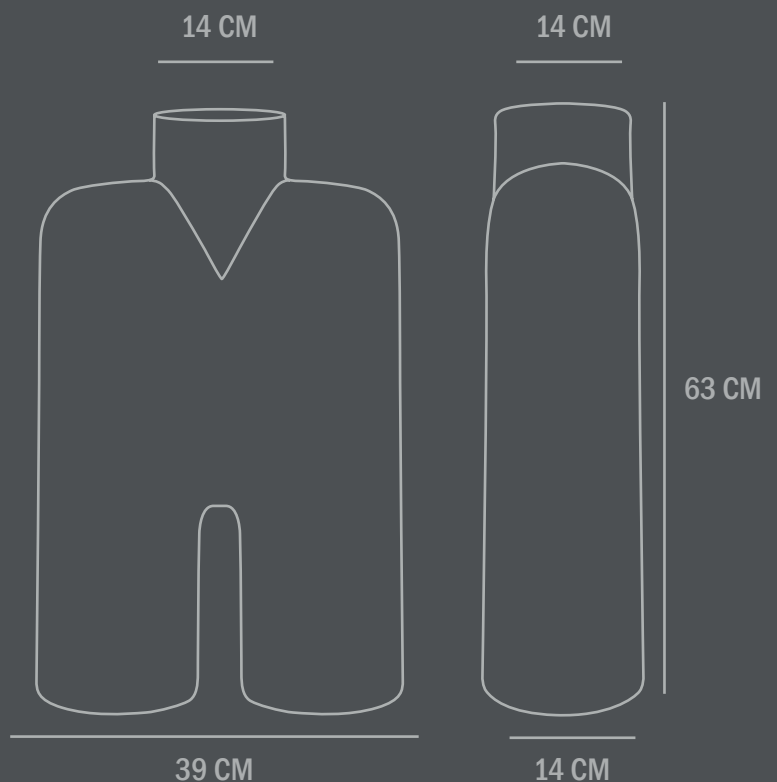

Dimensions: L39 / W14 / H63 CM
Country of origin: China

Product weight: 6,50 Kg

Packaging:
Dimensions: L70 / W22,5 / H46 CM
Total weight incl. product: 8,00 Kg
Number of parcels: 1
Material: Brown cardboard

Dimensions: L28 / W10 / H45 CM
Country of origin: China

Product weight: 3,00 Kg

Packaging:
Dimensions: L53 / W19 / H37 CM
Total weight incl. product: 3,50 Kg
Number of parcels: 1
Material: Brown cardboard