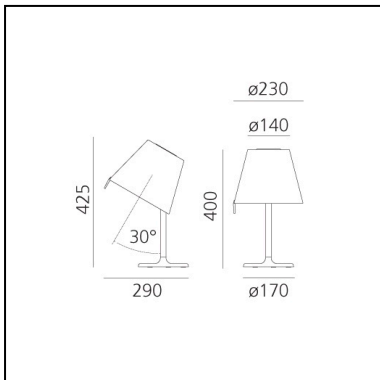

Melampo Night - Grey

Adrien Gardère

IP20   **EAC**   

LUMINAIRE *

- Watt: **5W**
- Voltage: **220V-240V**
- Delivered lumen output: **349lm**
- Efficiency: **74%**
- Efficacy: **69.81lm/W**
- CRI: **80**

* Photometric data may vary depending on the source installed. Light measurements are provided in relative form and technical lighting calculations may be updated according to the effective source used.

Notes

Adjustable diffuser into two positions.

DESCRIPTION

Simple and elegant with its traditional look, it adds functionality thanks to the movable diffuser that can be tilted and rotated to direct the light and the switch on the arm of the frame.

FEATURES

- Product Code: **0710010A**
- Colour: **Grey**
- Installation: **Table**
- Material: **Base in painted zamac, painted aluminum stem, diffuser in silk satin fabric on a technopolymer frame**
- Series: **Design Collection**
- Environment: **Indoor**
- Area contract: **Hospitality, Residential**
- Emission: **Diffused And Direct, indirect**
- design by: **Adrien Gardère**

DIMENSIONS

- Height: **400 mm**
- Diameter: **230 mm**
- Base Diameter: **170 mm**
- Max Extension Height: **425 mm**
- Inclination: **30**
- Impact Resistance: **N/D**
- Glow Wire Test: **650°**

SOURCES NOT INCLUDED