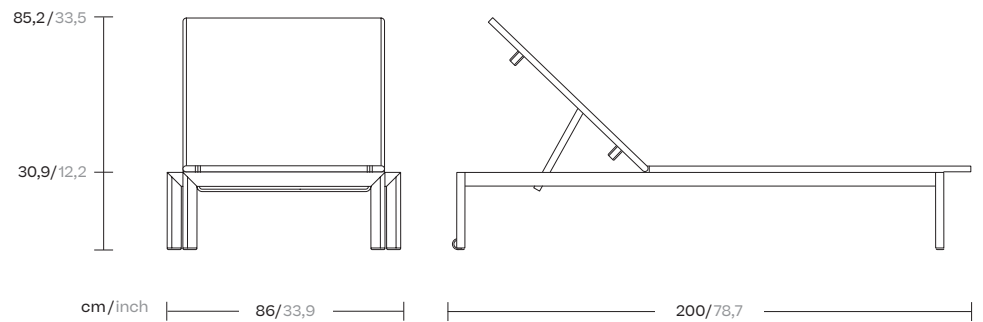

Pad

Designer
Kettal Studio

Collection
Pad

Reference
KSA700100

1/5

Kettal has made deck chairs for decades, and always of the same excellent quality. This enables us to offer a product that garners all that experience: comfort, durability, stackability and so on.

Pad is a sturdy, long-lasting deck chair system designed for relaxing in comfort. It is built to withstand continued use. The sturdy seat guys and backrest can be easily changed. The ample seat surface and sandwich-style structure make it exceptionally comfortable. With a stretch guy attached to the aluminium frame and optional cushions that add extra comfort.

cm/inch

kettal