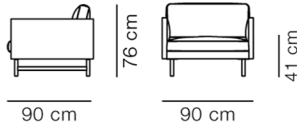

COUNTRY OF ORIGIN

LT

FABRIC- & LEATHER CONSUMPTION

Fabric: 4,65 m

Leather: 11,3 m²

TEST & CERTIFICATES

EN 1022:2005, EN 16139:2013 (L2)

DIMENSIONS

Weight: 44 kg

PACKAGING INFORMATION

L: 93 cm, W: 92 cm, H: 64 cm,

Cbm: 0,54m³

47 kg

CARE & MAINTENANCE

Our Care & Maintenance offers guidance for best maintenance of our furniture. It includes advice and instructions on cleaning and caring for specific materials to ensure a long life of your furniture. Find your product on our product site and navigate to the Product Care menu: