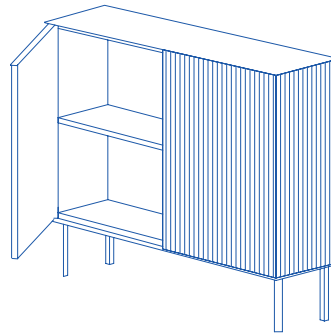

Elizabeth Console - Iridium Edition

DESIGN BY NATHALIE DEWEZ

Console clad in pleated metal on all sides with 2 push and pull opening doors.

Consolle rivestita in metallo plissettato su tutti i lati con 2 ante con apertura push and pull.

Elizabeth Console
DC541-5002-E10

Closed / Chiuso

Open / Aperto

Internal measurements / Misure interne

Deliridium finish is applied only on the top.

La finitura Deliridium è applicata solo al top.

METAL FINISHES

E10

PRODUCT SPECIFICATION

Structure Lacquered RAL 5002 wood

Assembly Shipped assembled

Packaging Wooden crate included **TYPE A**

Details
 - Clad in pleated metal on all sides
 - Two push and pull opening doors
 - Fixed shelf and divider