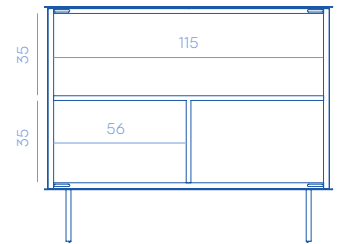

Elizabeth Console - Iridium Edition

DESIGN BY NATHALIE DEWEZ

Console clad in pleated metal on all sides with 2 push and pull opening doors.

Consolle rivestita in metallo plissettato su tutti i lati con 2 ante con apertura push and pull.

Elizabeth Console
DC541-5002-E10

Closed / Chiuso

Open / Aperto

Internal measurements / Misure interne

Deliridium finish is applied only on the top.

La finitura Deliridium è applicata solo al top.

METAL FINISHES

E10

PRODUCT SPECIFICATION

Structure Lacquered RAL 5002 wood

Assembly Shipped assembled

Packaging Wooden crate included **TYPE A**

Details
 - Clad in pleated metal on all sides
 - Two push and pull opening doors
 - Fixed shelf and divider