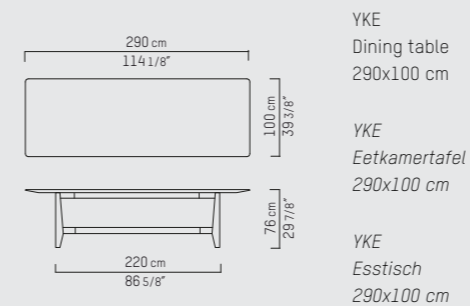

YKE table 230  
with SAAR chair

YKE table 260  
with SAAR chair

YKE table 290  
with SAAR chair

PIETBOON

YKE  
DINING TABLE

SPECIFICATION  
SPECIFICATIE  
SPEZIFIKATION

**ENGLISH**

Colors	Black (BL), Dark brown (WE), Taupe (TP), Grey (GR), Grey brown (GB), Natural (BG), Dust grey (DG), Smoke grey (SG), White (WH), Opaque white (OW).	
Material	Varnished solid oak or brushed oak.	
Weight / CBM	230x100 cm	70 kg / 1,06 m <sup>3</sup>
	260x100 cm	77 kg / 1,19 m <sup>3</sup>
	290x100 cm	84 kg / 1,32 m <sup>3</sup>