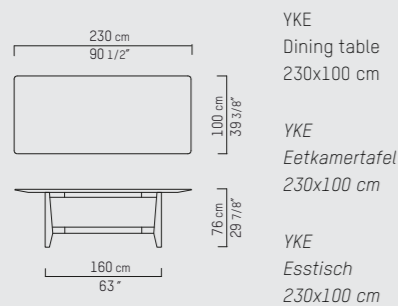

YKE table 230  
with SAAR chair

YKE table 260  
with SAAR chair

YKE table 290  
with SAAR chair

PIETBOON

YKE  
DINING TABLE

SPECIFICATION  
SPECIFICATIE  
SPEZIFIKATION

**ENGLISH**

Colors	Black (BL), Dark brown (WE), Taupe (TP), Grey (GR), Grey brown (GB), Natural (BG), Dust grey (DG), Smoke grey (SG), White (WH), Opaque white (OW).	
Material	Varnished solid oak or brushed oak.	
Weight / CBM	230x100 cm	70 kg / 1,06 m <sup>3</sup>
	260x100 cm	77 kg / 1,19 m <sup>3</sup>
	290x100 cm	84 kg / 1,32 m <sup>3</sup>