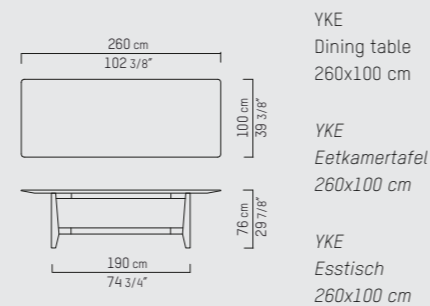

YKE table 230  
with SAAR chair

YKE table 260  
with SAAR chair

YKE table 290  
with SAAR chair

PIETBOON

YKE  
DINING TABLE

SPECIFICATION  
SPECIFICATIE  
SPEZIFIKATION

**ENGLISH**

Colors	Black (BL), Dark brown (WE), Taupe (TP), Grey (GR), Grey brown (GB), Natural (BG), Dust grey (DG), Smoke grey (SG), White (WH), Opaque white (OW).	
Material	Varnished solid oak or brushed oak.	
Weight / CBM	230x100 cm	70 kg / 1,06 m <sup>3</sup>
	260x100 cm	77 kg / 1,19 m <sup>3</sup>
	290x100 cm	84 kg / 1,32 m <sup>3</sup>