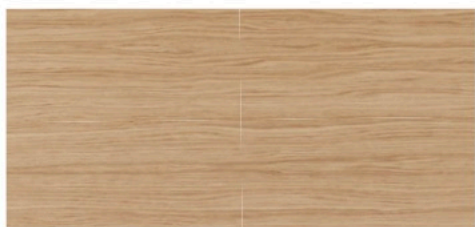

TABLETOP

NATURAL OAK

DARK STAINED OAK

WALNUT

KUNIS BRECCIA STONE

CALACATTA VIOLA MARBLE

BASE

NATURAL OAK

DARK STAINED OAK

WALNUT

KUNIS BRECCIA STONE

CALACATTA VIOLA MARBLE