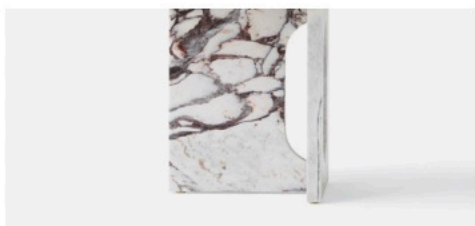

TABLETOP

NATURAL OAK

DARK STAINED OAK

WALNUT

KUNIS BRECCIA STONE

CALACATTA VIOLA MARBLE

BASE

NATURAL OAK

DARK STAINED OAK

WALNUT

KUNIS BRECCIA STONE

CALACATTA VIOLA MARBLE