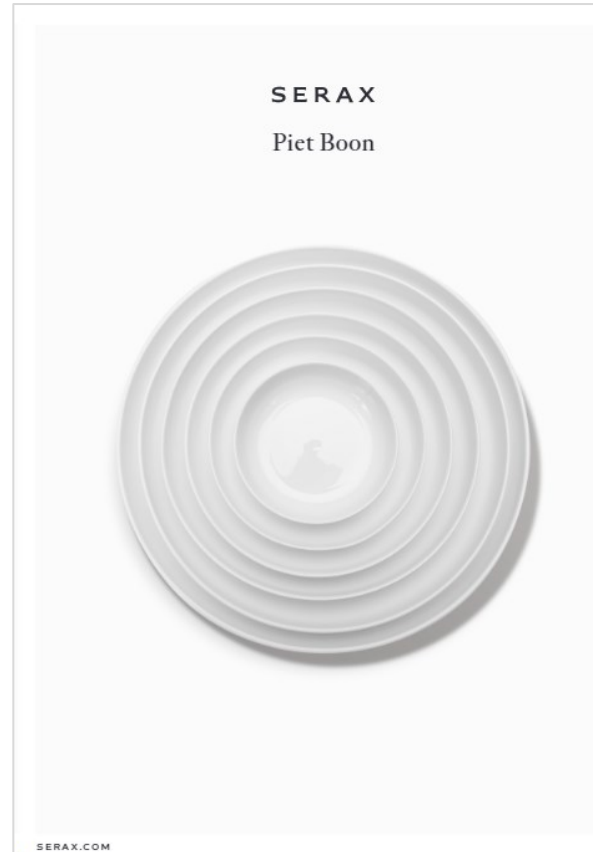

POS MATERIALS — PANCARTES

Base by Piet Boon