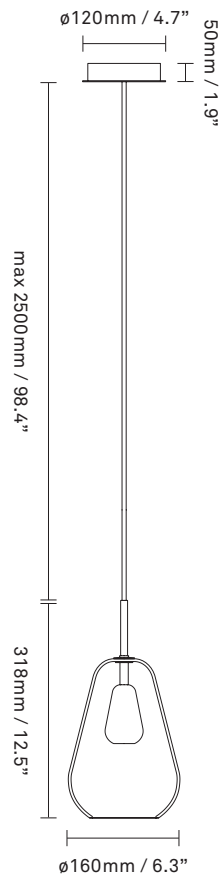

Anoli 1 Small in mouth blown gold glass and nordic gold finish Incl. ceiling plate.

Explore the rest of the Anoli collection on our website, [here](#)

Product no.: EU - 2013001 / US - 3013001

Certifications: CE, IP20, Class I

Type: Pendant - indoor

For information about IP ratings, click [here](#)

Colour: Glass: gold / Metal: nordic gold

Cleaning: Use a soft dry cloth to clean the product.
Do not use household cleaners.

Materials: Powder-coated metal, mouth-blown glass

Light source: Socket: E14 / E12
Max wattage: 25W LED
Voltage (V): 220-240V / 120V

Dimensions: 160mm / 6.3in x 318mm / 12.5in
Cable length: 2500mm / 98.4in

Weight: Armature + glass: 1100g

See recommended light source [here](#)

Packaging: Dimensions: L: 254mm / x10in
x W: 254mm / 10in x H: 403mm / 15.8in
Weight: 700g
Total weight incl. product: 1800g
Number of parcels: 1
Material: Brown cardboard

Light sources not included

Dimmable if installed with appropriate dimmable LED light source(s) suitable for your dimmer circuit.

Light source can be added to delivery on request or via our webshop at [nuura.com](#).

Works with appropriate lighting control module. Module can be added to delivery on request.

Find our recommendations [here](#)