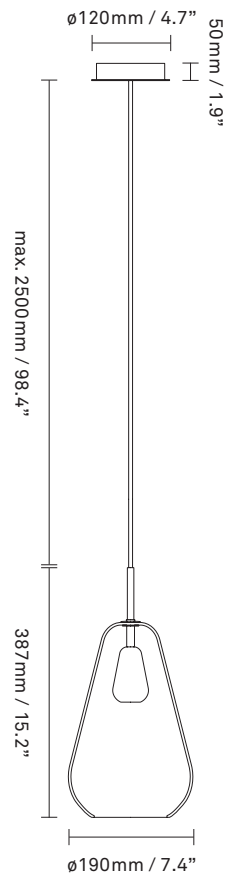

Anoli 1 medium in mouth blown gold glass and nordic gold finish Incl. ceiling plate.

Explore the rest of the Anoli collection on our website, [here](#)

Product no.: EU - 2013005 / US - 3013003

Certifications: CE, IP20, Class I

Type: Pendant - indoor

For information about IP ratings, click [here](#)

Colour: Glass: gold / Metal: nordic gold

Cleaning: Use a soft dry cloth to clean the product.
Do not use household cleaners.

Materials: Powder-coated metal, mouth-blown glass

Light source: Socket: E14 / E12
Max wattage: 25W LED
Voltage (V): 220-240V / 120V

Dimensions: 190mm / 7.4in x 387mm / 15.2in
Cable length: 2500mm / 98.4in

Weight: Armature + glass: 1260g

See recommended light source [here](#)

Packaging: Dimensions: L: 254mm / 10in
x W: 254mm / 10in x H: 481mm / 18.9in
Weight: 920g
Total weight incl. product: 2170g
Number of parcels: 1
Material: Brown cardboard

Light sources not included

Dimmable if installed with appropriate dimmable LED light source(s) suitable for your dimmer circuit.

Light source can be added to delivery on request or via our webshop at nuura.com.

Works with appropriate lighting control module. Module can be added to delivery on request.

Find our recommendations [here](#)