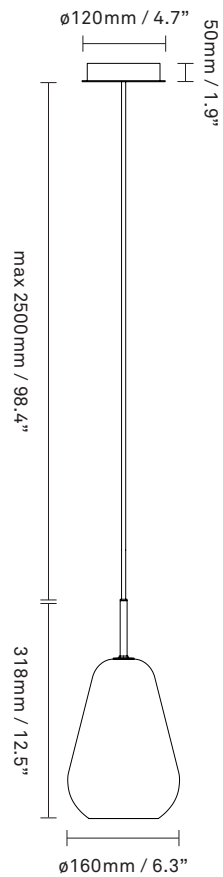

Anoli 1 Small in mouth blown opal glass and nordic gold finish Incl. ceiling plate.

Explore the rest of the Anoli collection on our website, [here](#)

Product no.: EU - 2013003 / US - 3013002

Certifications: CE, IP20, Class I

Type: Pendant - indoor

For information about IP ratings, click [here](#)

Colour: Glass: opal / Metal: gold

Cleaning: Use a soft dry cloth to clean the product.
Do not use household cleaners.

Materials: Powder-coated metal, mouth-blown glass

Light source: Socket: E14 / G9
Max wattage: 25W LED
Voltage (V): 220-240V / 120V

Dimensions: 160mm / 6.3in x 318mm / 12.5in
Cable length: 2500mm / 98.4in

Weight: Armature + glass: 1100g

See recommended light source [here](#)

Packaging: Dimensions: L: 254mm / x10in
x W: 254mm / 10in x H: 403mm / 15.8in
Weight: 700g
Total weight incl. product: 1800g
Number of parcels: 1
Material: Brown cardboard

Light sources not included

Dimmable if installed with appropriate dimmable LED light source(s) suitable for your dimmer circuit.

Light source can be added to delivery on request or via our webshop at [nuura.com](#).

Works with appropriate lighting control module. Module can be added to delivery on request.

Find our recommendations [here](#)