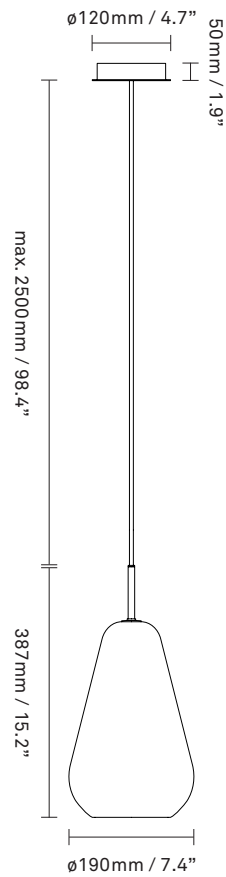

Anoli 1 medium in mouth blown opal white glass and nordic gold finish Incl. ceiling plate.

Explore the rest of the Anoli collection on our website, [here](#)

Product no.: EU - 2013006 / US - 3013004

Certifications: CE, IP20, Class I

Type: Pendant - indoor

For information about IP ratings, click [here](#)

Colour: Glass: opal white / Metal: nordic gold

Cleaning: Use a soft dry cloth to clean the product.
Do not use household cleaners.

Materials: Powder-coated metal, mouth-blown glass

Light source: Socket: E14 / G9
Max wattage: 25W LED
Voltage (V): 220-240V / 120V

Dimensions: 190mm / 7.4in x 387mm / 15.2in
Cable length: 2500mm / 98.4in

Weight: Armature + glass: 1260g

See recommended light source [here](#)

Packaging: Dimensions: L: 254mm / 10in
x W: 254mm / 10in x H: 481mm / 18.9in
Weight: 920g
Total weight incl. product: 2170g
Number of parcels: 1
Material: Brown cardboard

Light sources not included

Dimmable if installed with appropriate dimmable LED light source(s) suitable for your dimmer circuit.

Light source can be added to delivery on request or via our webshop at nuura.com.

Works with appropriate lighting control module. Module can be added to delivery on request.

Find our recommendations [here](#)