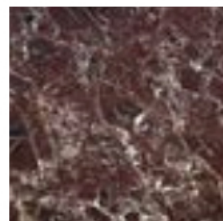

Structure

Natural Ash
(Indoor)

Charcoal-dyed
Ash
(Indoor)

Teak
(Outdoor)

Top

Bianco Carrara
Marble
(Indoor)

Forest Green
Marble
(Indoor)

Nero Marquina
Marble
(Indoor)

Rosso Levanto
Marble
(Indoor)

Sahara Noir
Marble
(Indoor)

Natural Kaolin
Porcelain
Stoneware
(In-Outdoor)

Balance Smoke
Porcelain
Stoneware
(In-Outdoor)