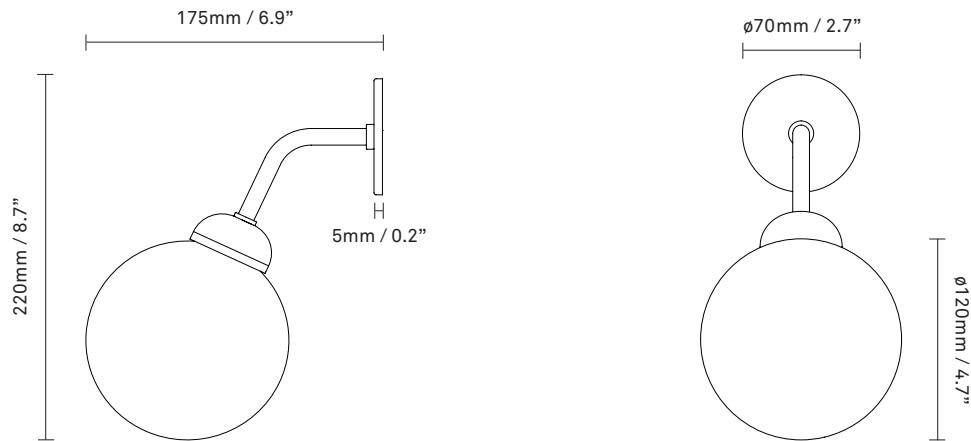

Apiales Wall Hard-Wired is connected directly to the electrical wiring in the wall. A classic wall plate version of the Apiales Wall lamp is also available.

Explore the rest of the **Apiales collection** on our website, [here](#)

Product no.: EU - 2055004 / US - 3055004

Certifications: CE, ETL, IP20, Class I

Type: Wall light - Indoor

For information about IP ratings, click [here](#)

Colour: Glass: opal white / Metal: brushed brass

Cleaning: Use a soft dry cloth to clean the product.
Do not use household cleaners.

Materials: Anodized metal, mouth-blown glass

Dimensions: 175mm / 6,9in x 220mm / 8,7in
Glass: ϕ 120 / 4,7in

Light source: Socket: G9
Max wattage: 5W LED
Voltage (V): 220-240V / 120V

Weight: Armature + glass: 420g

Packaging: Dimensions: L: 355mm / 13.9in
x W: 150mm / 5.9in x H: 155mm / 6.1in
Weight: 260g
Total weight incl. product: 620g
Number of parcels: 1
Material: Brown cardboard

See recommended light source [here](#)

Light source not included

Dimmable if installed with appropriate dimmable LED light source(s) suitable for your dimmer circuit.

Light source can be added to delivery on request or via our webshop [nuura.com](#).

Works with appropriate lighting control module. Module can be added to delivery on request.

Find our recommendations [here](#)