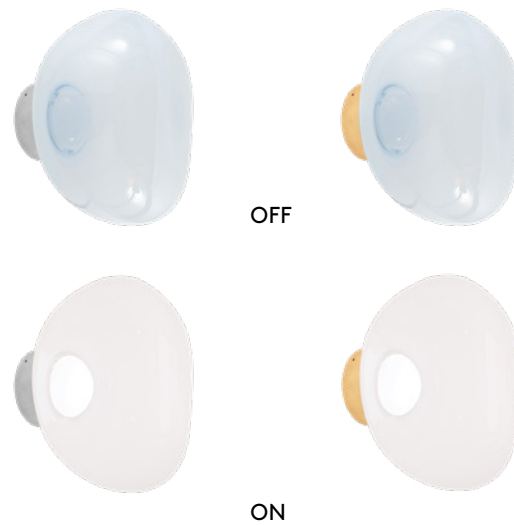

# MELT SURFACE MINI OPAL LED

Melt is a beautifully distorted surface light now available in a new tinted white opalescent finish. By retaining Melt’s organic form, we have created an opal version, which boosts its luminosity. To complement our range of metallic shades, we’ve introduced Opal as an alternative finish for interiors that have a more monochromatic style. Semi translucent, it maintains an ethereal ghostliness in the daylight and at night forms a perfectly illuminated orb.

### OPAL WITH SILVER FITTING

<b>Code</b>	MES04OP-WEUM2
<b>Shade Code</b>	MES04OP
<b>Shade Material</b>	Polycarbonate
<b>Shade Colour/Finish</b>	Opalescent, tinted
<b>Fitting Code</b>	LEDS04CHEU
<b>Fitting Material</b>	Steel
<b>Fitting Colour/Finish</b>	Silver, Polished
<b>Service Offer</b>	New

### OPAL WITH GOLD FITTING

<b>Code</b>	MES04OPG-WEUM2
<b>Shade Code</b>	MES04OP
<b>Shade Material</b>	Polycarbonate
<b>Shade Colour/Finish</b>	Opalescent, tinted
<b>Fitting Code</b>	LEDS04GOEU
<b>Fitting Material</b>	Steel
<b>Fitting Colour/Finish</b>	Gold, Polished
<b>Service Offer</b>	New

<b>Year of Design</b>	2018
<b>Product Weight</b>	0.98kg
<b>Finishing Process</b>	Tinted, Plated
<b>Surface Mount Shape/Diameter</b>	Cylinder, 12.1cm
<b>Power Method</b>	Mains
<b>Light Source</b>	6W LED
<b>Max Wattage</b>	9W
<b>Lumens</b>	800
<b>CRI</b>	>90
<b>Colour Temperature</b>	3000K (Standard) 2700K accessory available
<b>Dimmability</b>	Mains Dimmable, Leading & Trailing Edge
<b>Voltage</b>	220-240V
<b>Environment</b>	Indoor
<b>Spares</b>	LEDRING01Y, LEDDRIVER01EU
<b>Certification/Electrical Class</b>	Certified for NZ/AUS