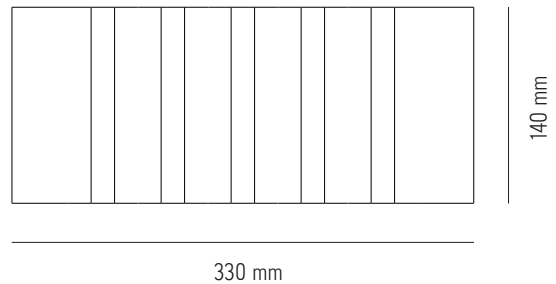

Item No

11510

Variation

Mirror Polished Stainless Steel

NEW WORKS.

Product Fact Sheet - Objects - Ripply Candle Holder

Specifications

Product Name	Ripply Candle Holder
Designer	Cristián Mohaded
Year	2019
Category	Objects
Type	Candle Holder
Material	Stainless Steel
Colour/Variant	Mirror Polished Stainless Steel
Product Dimensions	H: 140 x W: 330x D: 27 mm
Packaging Dimensions	H: 363 x W: 166 x D: 62 mm
Weight	2,2 kg
Weight (incl. Packaging)	2,3 kg
County of origin	China
Master packaging	6