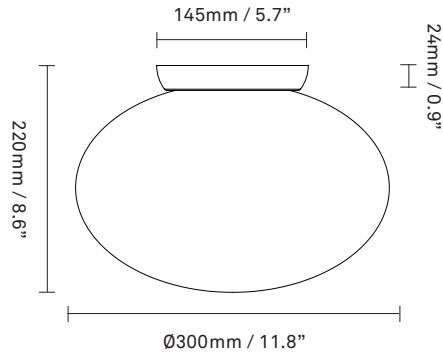

Rizzato 301 is a decorative ceiling light in an organic expression, and an extension of the other lights from the Rizzato collection.

Explore the rest of the Rizzato collection on our website, [here](#)

Product no.: EU - 2079004

Certifications: CE, ETL, IP44, Class II

Type: Ceiling light - indoor

For information about IP ratings, click [here](#)

Colour: Glass: opal white / Metal: satin brass

Cleaning: Use a soft dry cloth to clean the product.
Do not use household cleaners.

Materials: Anodized metal, mouth-blown glass

Dimensions: $\varnothing$ 300mm / 11.8in x 220mm / 8.6in
Ceiling plate: $\varnothing$ 145mm / 5.7in

Light source: Socket: E27 / E26 (T38)
Max wattage: 40W LED
Voltage (V): 220-240V

Weight: 1460g

Packaging: Dimensions: L: 355mm / 13.9 x
W: 355mm / 13.9in x H: 260mm / 10.2in
Weight: 1340 g
Total weight incl. product: 2800 g
Number of parcels: 1
Material: Brown cardboard.

See recommended light source [here](#)

Light sources not included

Dimmable if installed with appropriate dimmable LED light source(s) suitable for your dimmer circuit.

Light source can be added to delivery on request or via our webshop at [nuura.com](#).

Works with appropriate lighting control module. Module can be added to delivery on request.

Find our recommendations [here](#)