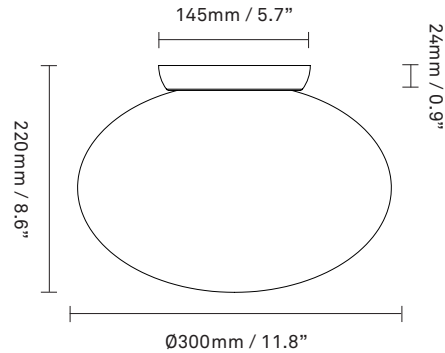

Rizzato 301 is a decorative ceiling light in an organic expression, and an extension of the other lights from the Rizzato collection.

Explore the rest of the Rizzato collection on our website, [here](#)

Product no.: EU - 2079006

Certifications: CE, ETL, IP20, Class II

Type: Ceiling light - indoor

For information about IP ratings, click [here](#)

Colour: Glass: opal white / Metal: satin silver

Cleaning: Use a soft dry cloth to clean the product.
Do not use household cleaners.

Materials: Anodized metal, mouth-blown glass

Dimensions: $\varnothing$ 300mm / 11.8in x 220mm / 8.6in
Ceiling plate: $\varnothing$ 145mm / 5.7in

Light source: Socket: E27 / E26 (T38)
Max wattage: 40W LED
Voltage (V): 220-240V

Weight: 1460g

Packaging: Dimensions: L: 355mm / 13.9 x
W: 355mm / 13.9in x H: 260mm / 10.2in
Weight: 1340 g
Total weight incl. product: 2800 g
Number of parcels: 1
Material: Brown cardboard.

See recommended light source [here](#)

Light sources not included

Dimmable if installed with appropriate dimmable LED light source(s) suitable for your dimmer circuit.

Light source can be added to delivery on request or via our webshop at [nuura.com](#).

Works with appropriate lighting control module. Module can be added to delivery on request.

Find our recommendations [here](#)