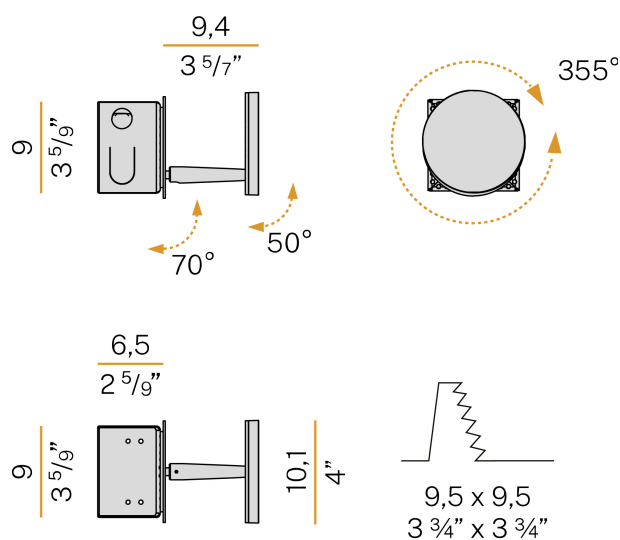

## Bella

220-240V AC dimmable (Step DIM)

X05230.011.0509

titanium

### Data sheet

CODE	X05230.011.0509
SYSTEM POWER CONSUMPTION	5W
EFFICACY	77.6lm/W
LIGHT SOURCE	LED
LIGHT SOURCE LIFETIME	L80 (B10) 70.000h
COLOUR TEMPERATURE	2700K Ra>90
LIGHT DISTRIBUTION	adjustable
POWER SUPPLY	220-240V AC
FREQUENCY	50/60Hz
ELECTRICAL CONFIGURATION	dimmable (Step DIM)
DRIVER	integrated included
NOMINAL LUMINOUS FLUX	460lm
LUMEN OUTPUT	388lm
EFFICIENCY	84.3%
WEIGHT	0,93 Kg
PROTECTION DEGREE	IP20
COLOUR TOLLERANCES	SDCM 3
PACKING DIMENSIONS	13,0 x 24,0 x 12,0 cm

### Technical drawing

Lighting fixture for wall semi-built-in installation for interiors, with swivelling light beam.  
Pickled sheet metal fixing disk in white polyacrylic paint.  
Pickled sheet metal wall plate in white, black, bronze, mat brass or titanium polyacrylic paint.  
Turned brass joints in polyacrylic paint.  
Die-cast aluminium structure in polyacrylic paint.  
Die-cast aluminium head rotating on three axes in polyacrylic paint.  
Modelled acrylic diffuser with mat finish.  
Aluminium closing disk in polyacrylic paint.  
Push-button to adjust luminosity according to 5 levels of visual comfort.  
Recessed housing for masonry or plasterboard, in pickled sheet metal in polyacrylic paint.  
Pickled sheet metal brackets for plasterboard fixing.  
Built-in hole dimension: 95x95mm (3,7x3,7")