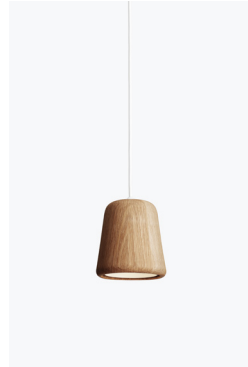

NEW WORKS.

Product Fact Sheet - Lighting - Material Pendant The Originals

Variation

Natural Cork

Natural Cork

Natural Oak

Smoked Oak

Black Marble

White Marble

Light Grey Concrete

Dark Grey Concrete

Terracotta

Yellow Steel

NEW WORKS.

Product Fact Sheet - Lighting - Material Pendant, The New Edition

Variation

The Black Sheep (White Marble)

White Opal Glass

Stainless Steel