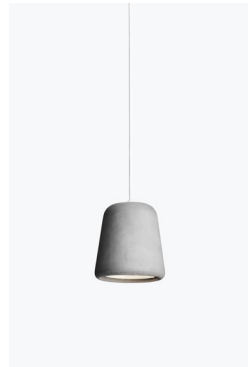

NEW WORKS.

Product Fact Sheet - Lighting - Material Pendant The Originals

Variation

Natural Cork

Natural Cork

Natural Oak

Smoked Oak

Black Marble

White Marble

Light Grey Concrete

Dark Grey Concrete

Terracotta

Yellow Steel

NEW WORKS.

Product Fact Sheet - Lighting - Material Pendant, The New Edition

Variation

The Black Sheep (White Marble)

White Opal Glass

Stainless Steel