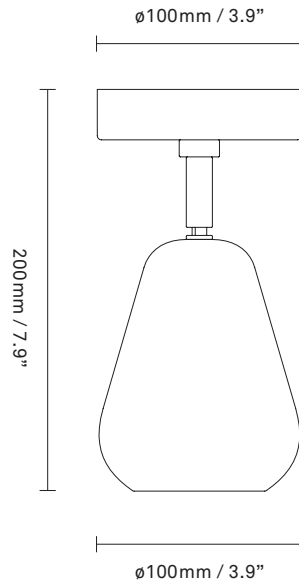

Anoli Spot Surface is designed for mounting to a ceiling or wall. An excellent choice when space is at a premium, it delivers bright task light from its adjustable arm. **Explore the rest of the Anoli collection** on our website, [here](#)

Product no.: EU - 2019002

Certifications: CE, UKCA, IP20, Class II

Type: Wall/Ceiling light

For information about IP ratings, click [here](#)

Colour: Black

Cleaning: Use only soft dry or dampened cloth. Do not use any detergents.

Materials: Powder-coated metal

Dimensions: 200mm / 7.9in Ø100mm / 3.9in

Light source: Socket: GU10
Max wattage: 10W LED
Voltage (V): 220-240V

Weight: Armature : 420g

See recommended light source [here](#)

Packaging: Dimensions: L: 125mm / x4.9in
x W: 125mm/ 4.9in x H: 240mm / 9.4in
Weight: 140g
Total weight incl. product: 560g
Number of parcels: 1
Material: Brown cardboard

Light sources not included

Dimmable if installed with appropriate dimmable LED light source(s) suitable for your dimmer circuit.

Light source can be added to delivery on request or via our webshop at [nuura.com](#).

Works with appropriate lighting control module. Module can be added to delivery on request.

Find our recommendations [here](#)