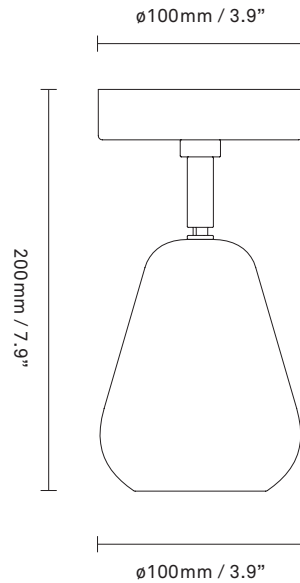

Anoli Spot Recessed is designed for mounting to a ceiling or wall for a seamless finish. An excellent choice when space is at a premium, it delivers bright task light from its adjustable arm.
Explore the rest of the Anoli collection on our website, [here](#)

Product no.: EU - 2019001

Certifications: CE, UKCA, IP20, Class II

Type: Wall/Ceiling light

For information about IP ratings, click [here](#)

Colour: White

Cleaning: Use only soft dry or dampened cloth. Do not use any detergents.

Materials: Powder-coated metal

Dimensions: 200mm / 7.9in Ø100mm / 3.9in

Light source: Socket: GU10
Max wattage: 10W LED
Voltage (V): 220-240V

Weight: Armature : 420g

See recommended light source [here](#)

Packaging: Dimensions: L: 125mm / x4.9in
x W: 125mm/ 4.9in x H: 240mm / 9.4in
Weight: 140g
Total weight incl. product: 560g
Number of parcels: 1
Material: Brown cardboard

Light sources not included

Dimmable if installed with appropriate dimmable LED light source(s) suitable for your dimmer circuit.

Light source can be added to delivery on request or via our webshop at [nuura.com](#).

Works with appropriate lighting control module. Module can be added to delivery on request.

Find our recommendations [here](#)