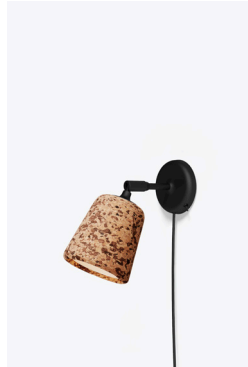

NEW WORKS.

Product Fact Sheet - Lighting - Material Wall Lamp

Variation

Natural Cork

Mixed Cork

Natural Oak

Smoked Oak

Black Marble

White Marble

Light Grey Concrete

Dark Grey Concrete

Terracotta

Yellow Steel