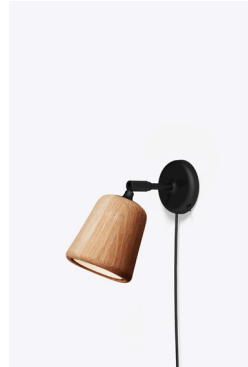

NEW WORKS.

Product Fact Sheet - Lighting - Material Wall Lamp

Variation

Natural Cork

Mixed Cork

Natural Oak

Smoked Oak

Black Marble

White Marble

Light Grey Concrete

Dark Grey Concrete

Terracotta

Yellow Steel