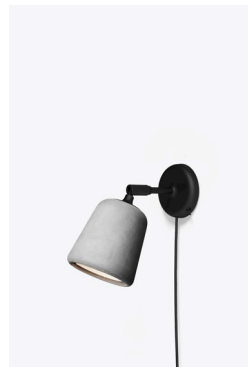

NEW WORKS.

Product Fact Sheet - Lighting - Material Wall Lamp

Variation

Natural Cork

Mixed Cork

Natural Oak

Smoked Oak

Black Marble

White Marble

Light Grey Concrete

Dark Grey Concrete

Terracotta

Yellow Steel