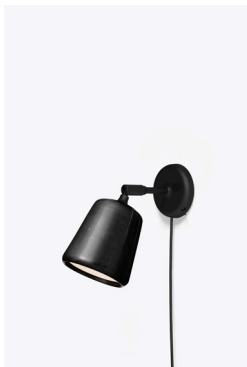

NEW WORKS.

Product Fact Sheet - Lighting - Material Wall Lamp

Variation

Natural Cork

Mixed Cork

Natural Oak

Smoked Oak

Black Marble

White Marble

Light Grey Concrete

Dark Grey Concrete

Terracotta

Yellow Steel