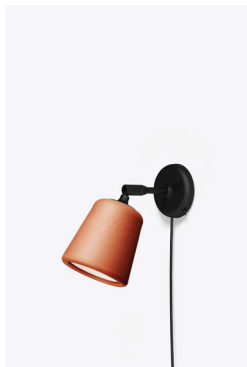

NEW WORKS.

Product Fact Sheet - Lighting - Material Wall Lamp

Variation

Natural Cork

Mixed Cork

Natural Oak

Smoked Oak

Black Marble

White Marble

Light Grey Concrete

Dark Grey Concrete

Terracotta

Yellow Steel