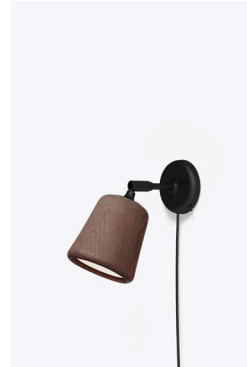

NEW WORKS.

Product Fact Sheet - Lighting - Material Wall Lamp

Variation

Natural Cork

Mixed Cork

Natural Oak

Smoked Oak

Black Marble

White Marble

Light Grey Concrete

Dark Grey Concrete

Terracotta

Yellow Steel