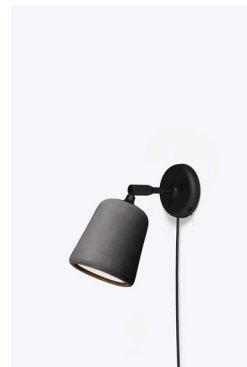

NEW WORKS.

Product Fact Sheet - Lighting - Material Wall Lamp

Variation

Natural Cork

Mixed Cork

Natural Oak

Smoked Oak

Black Marble

White Marble

Light Grey Concrete

Dark Grey Concrete

Terracotta

Yellow Steel